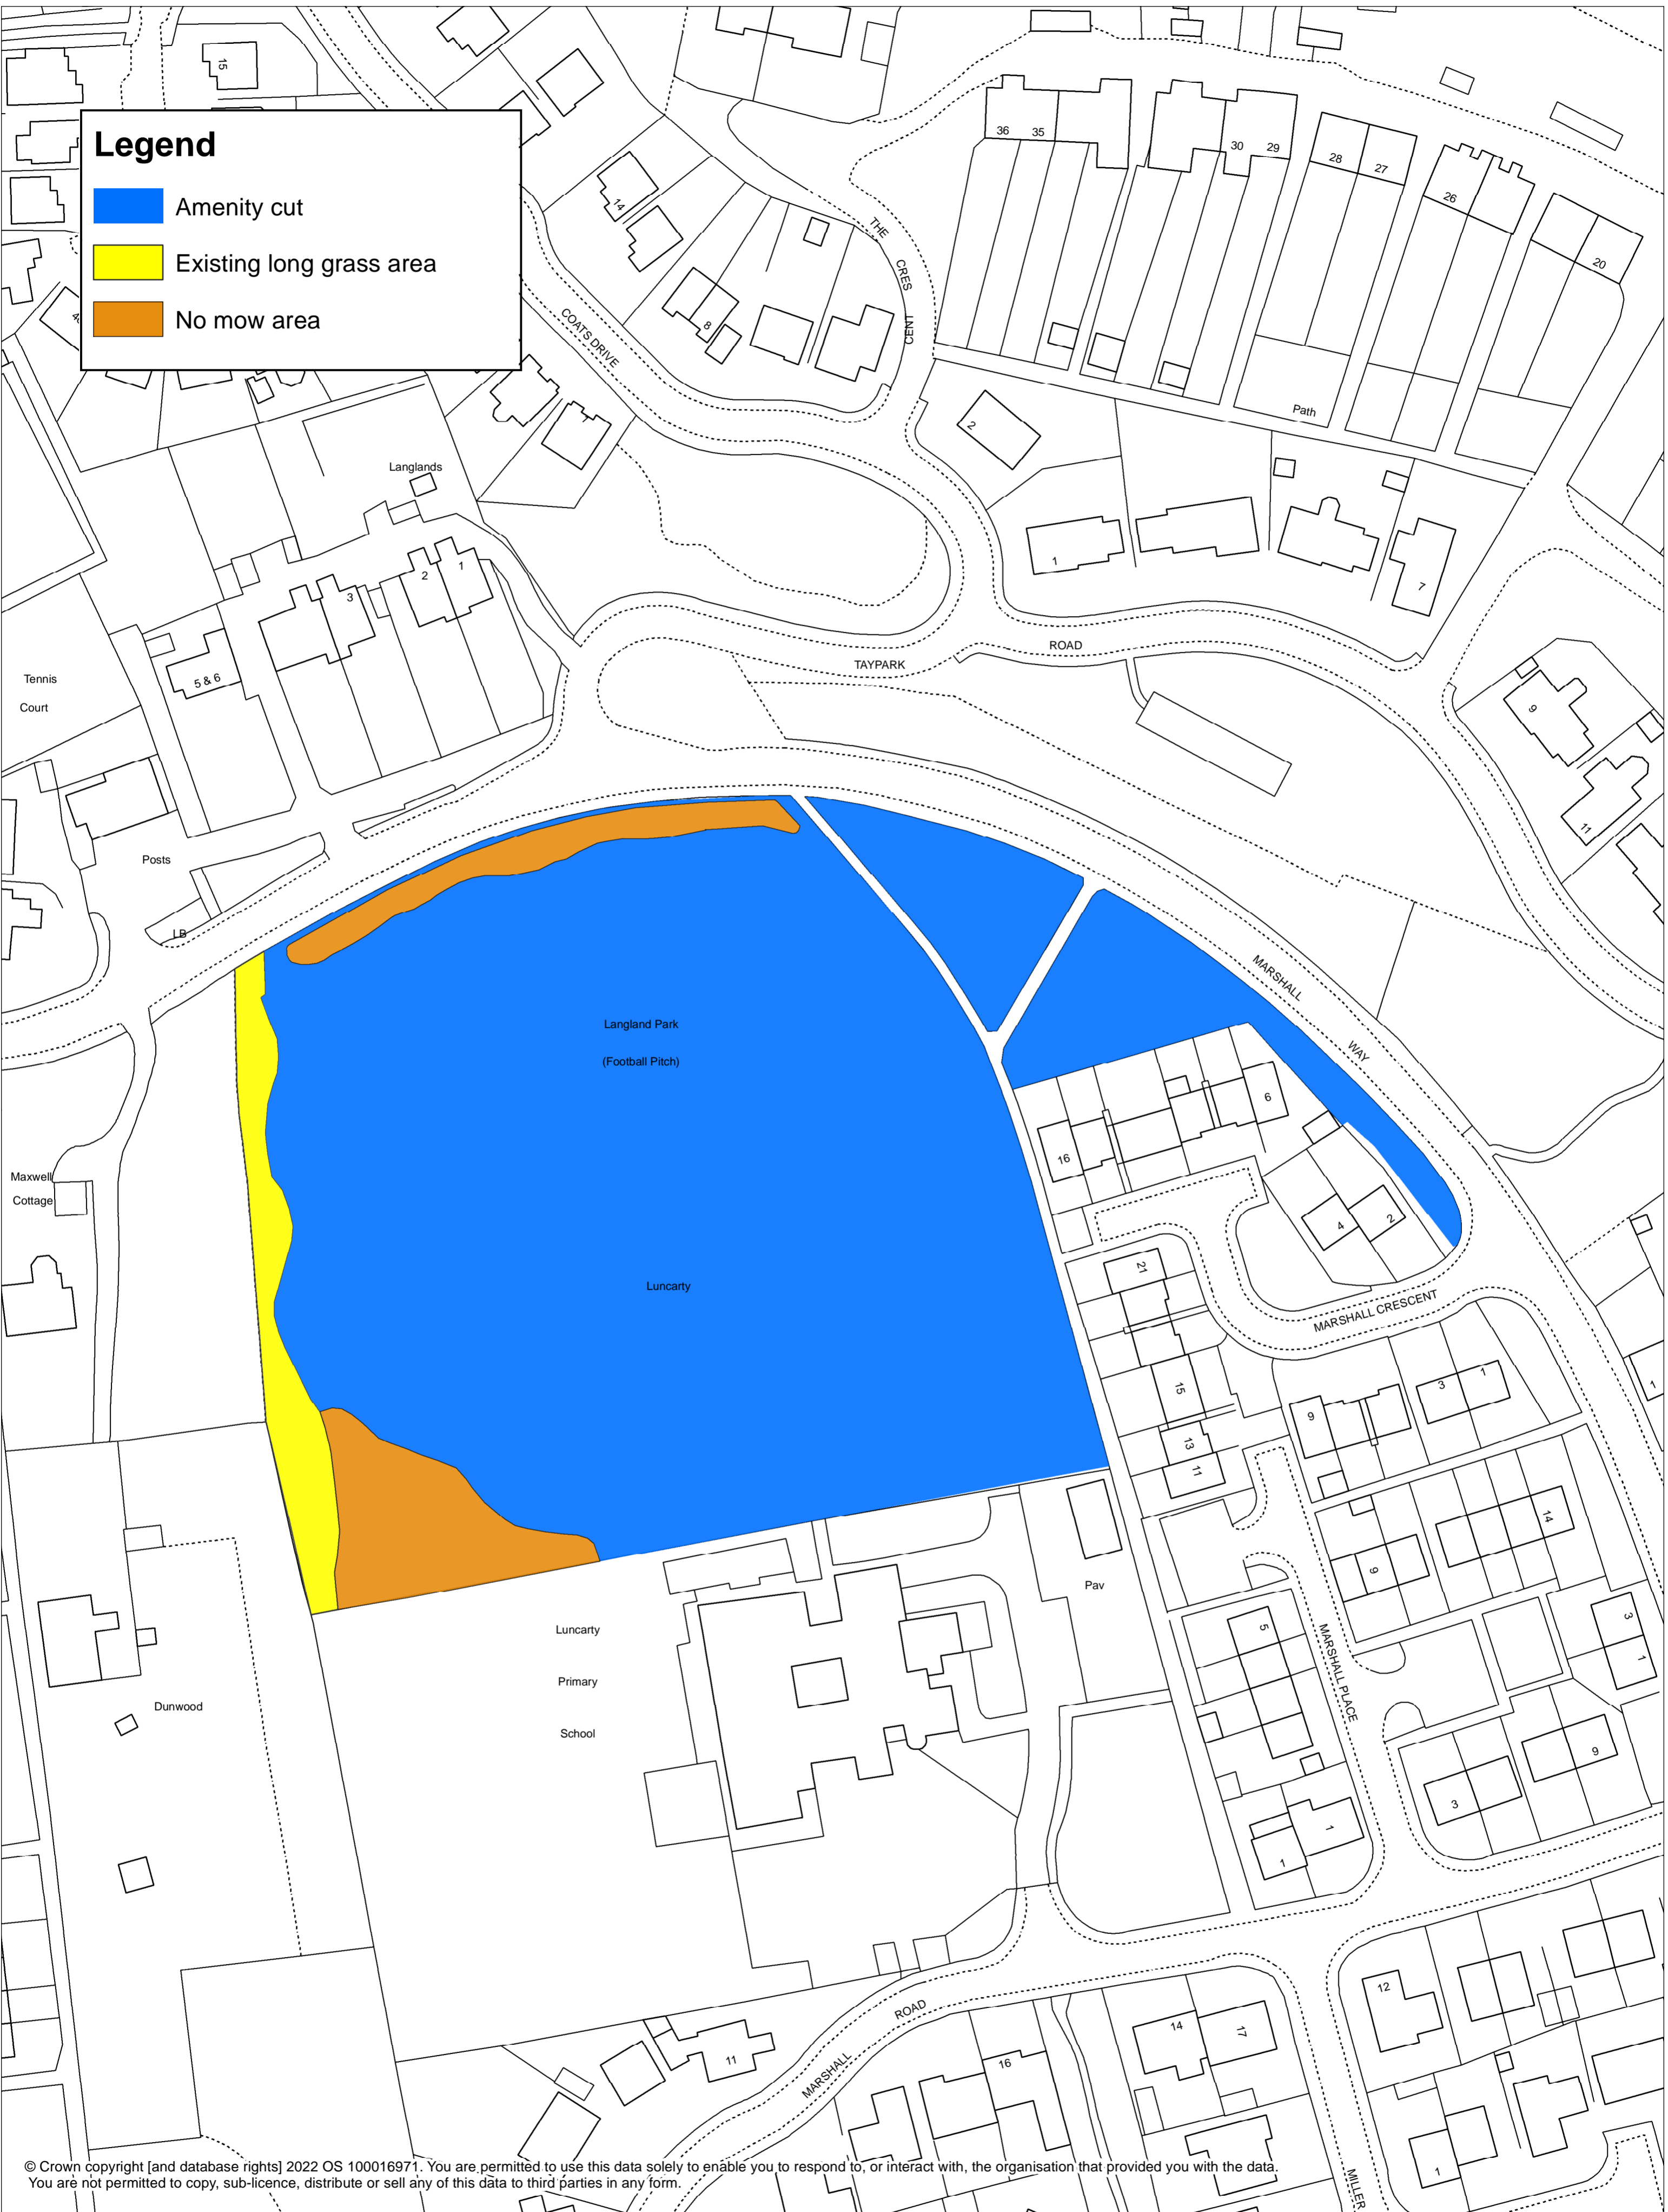

Legend

- Amenity cut
- Existing long grass area
- No mow area

© Crown copyright [and database rights] 2022 OS 100016971. You are permitted to use this data solely to enable you to respond to, or interact with, the organisation that provided you with the data. You are not permitted to copy, sub-licence, distribute or sell any of this data to third parties in any form.

Title: Luncarty Langlands Park PLY0099

Contact: communitygreenspace@pkc.gov.uk

Date: September 2023

h Scale: 1:750