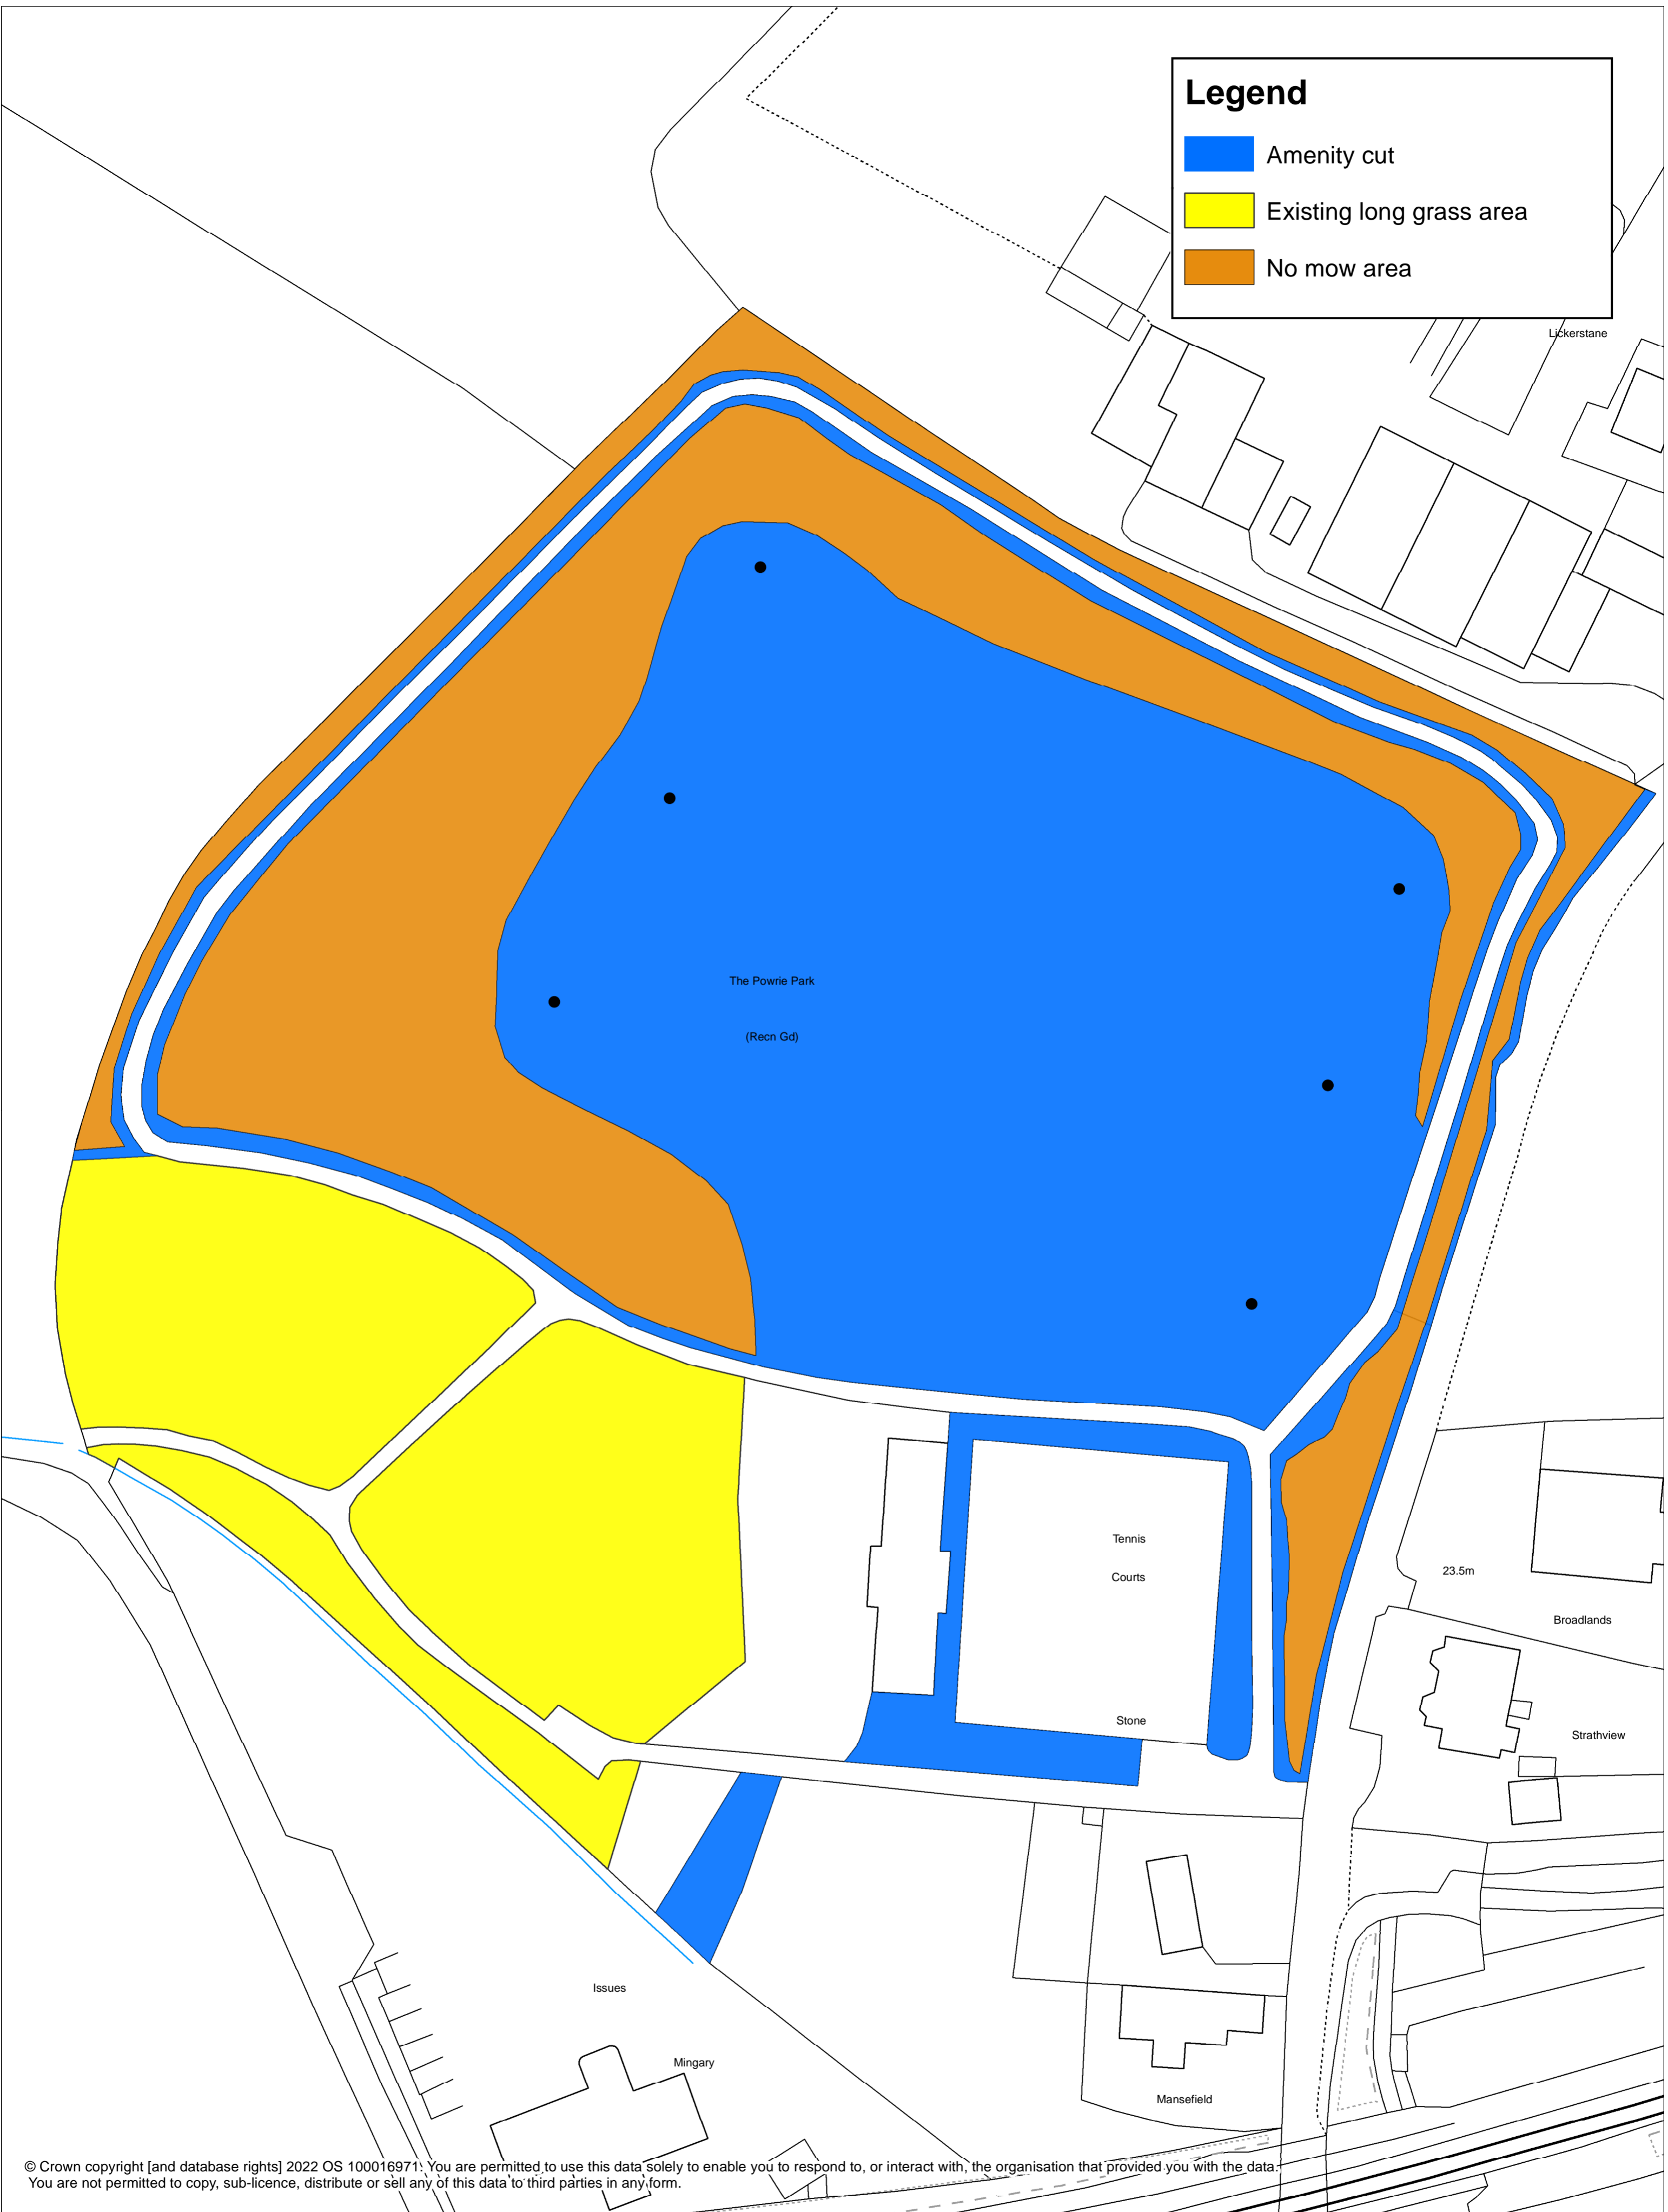

Legend

- Amenity cut
- Existing long grass area
- No mow area

© Crown copyright [and database rights] 2022 OS 100016971. You are permitted to use this data solely to enable you to respond to, or interact with, the organisation that provided you with the data. You are not permitted to copy, sub-licence, distribute or sell any of this data to third parties in any form.

Title: Abernethy Powrie park KAY0002

Contact: communitygreenspace@pkc.gov.uk

Date: September 2023

h Scale: 1:500