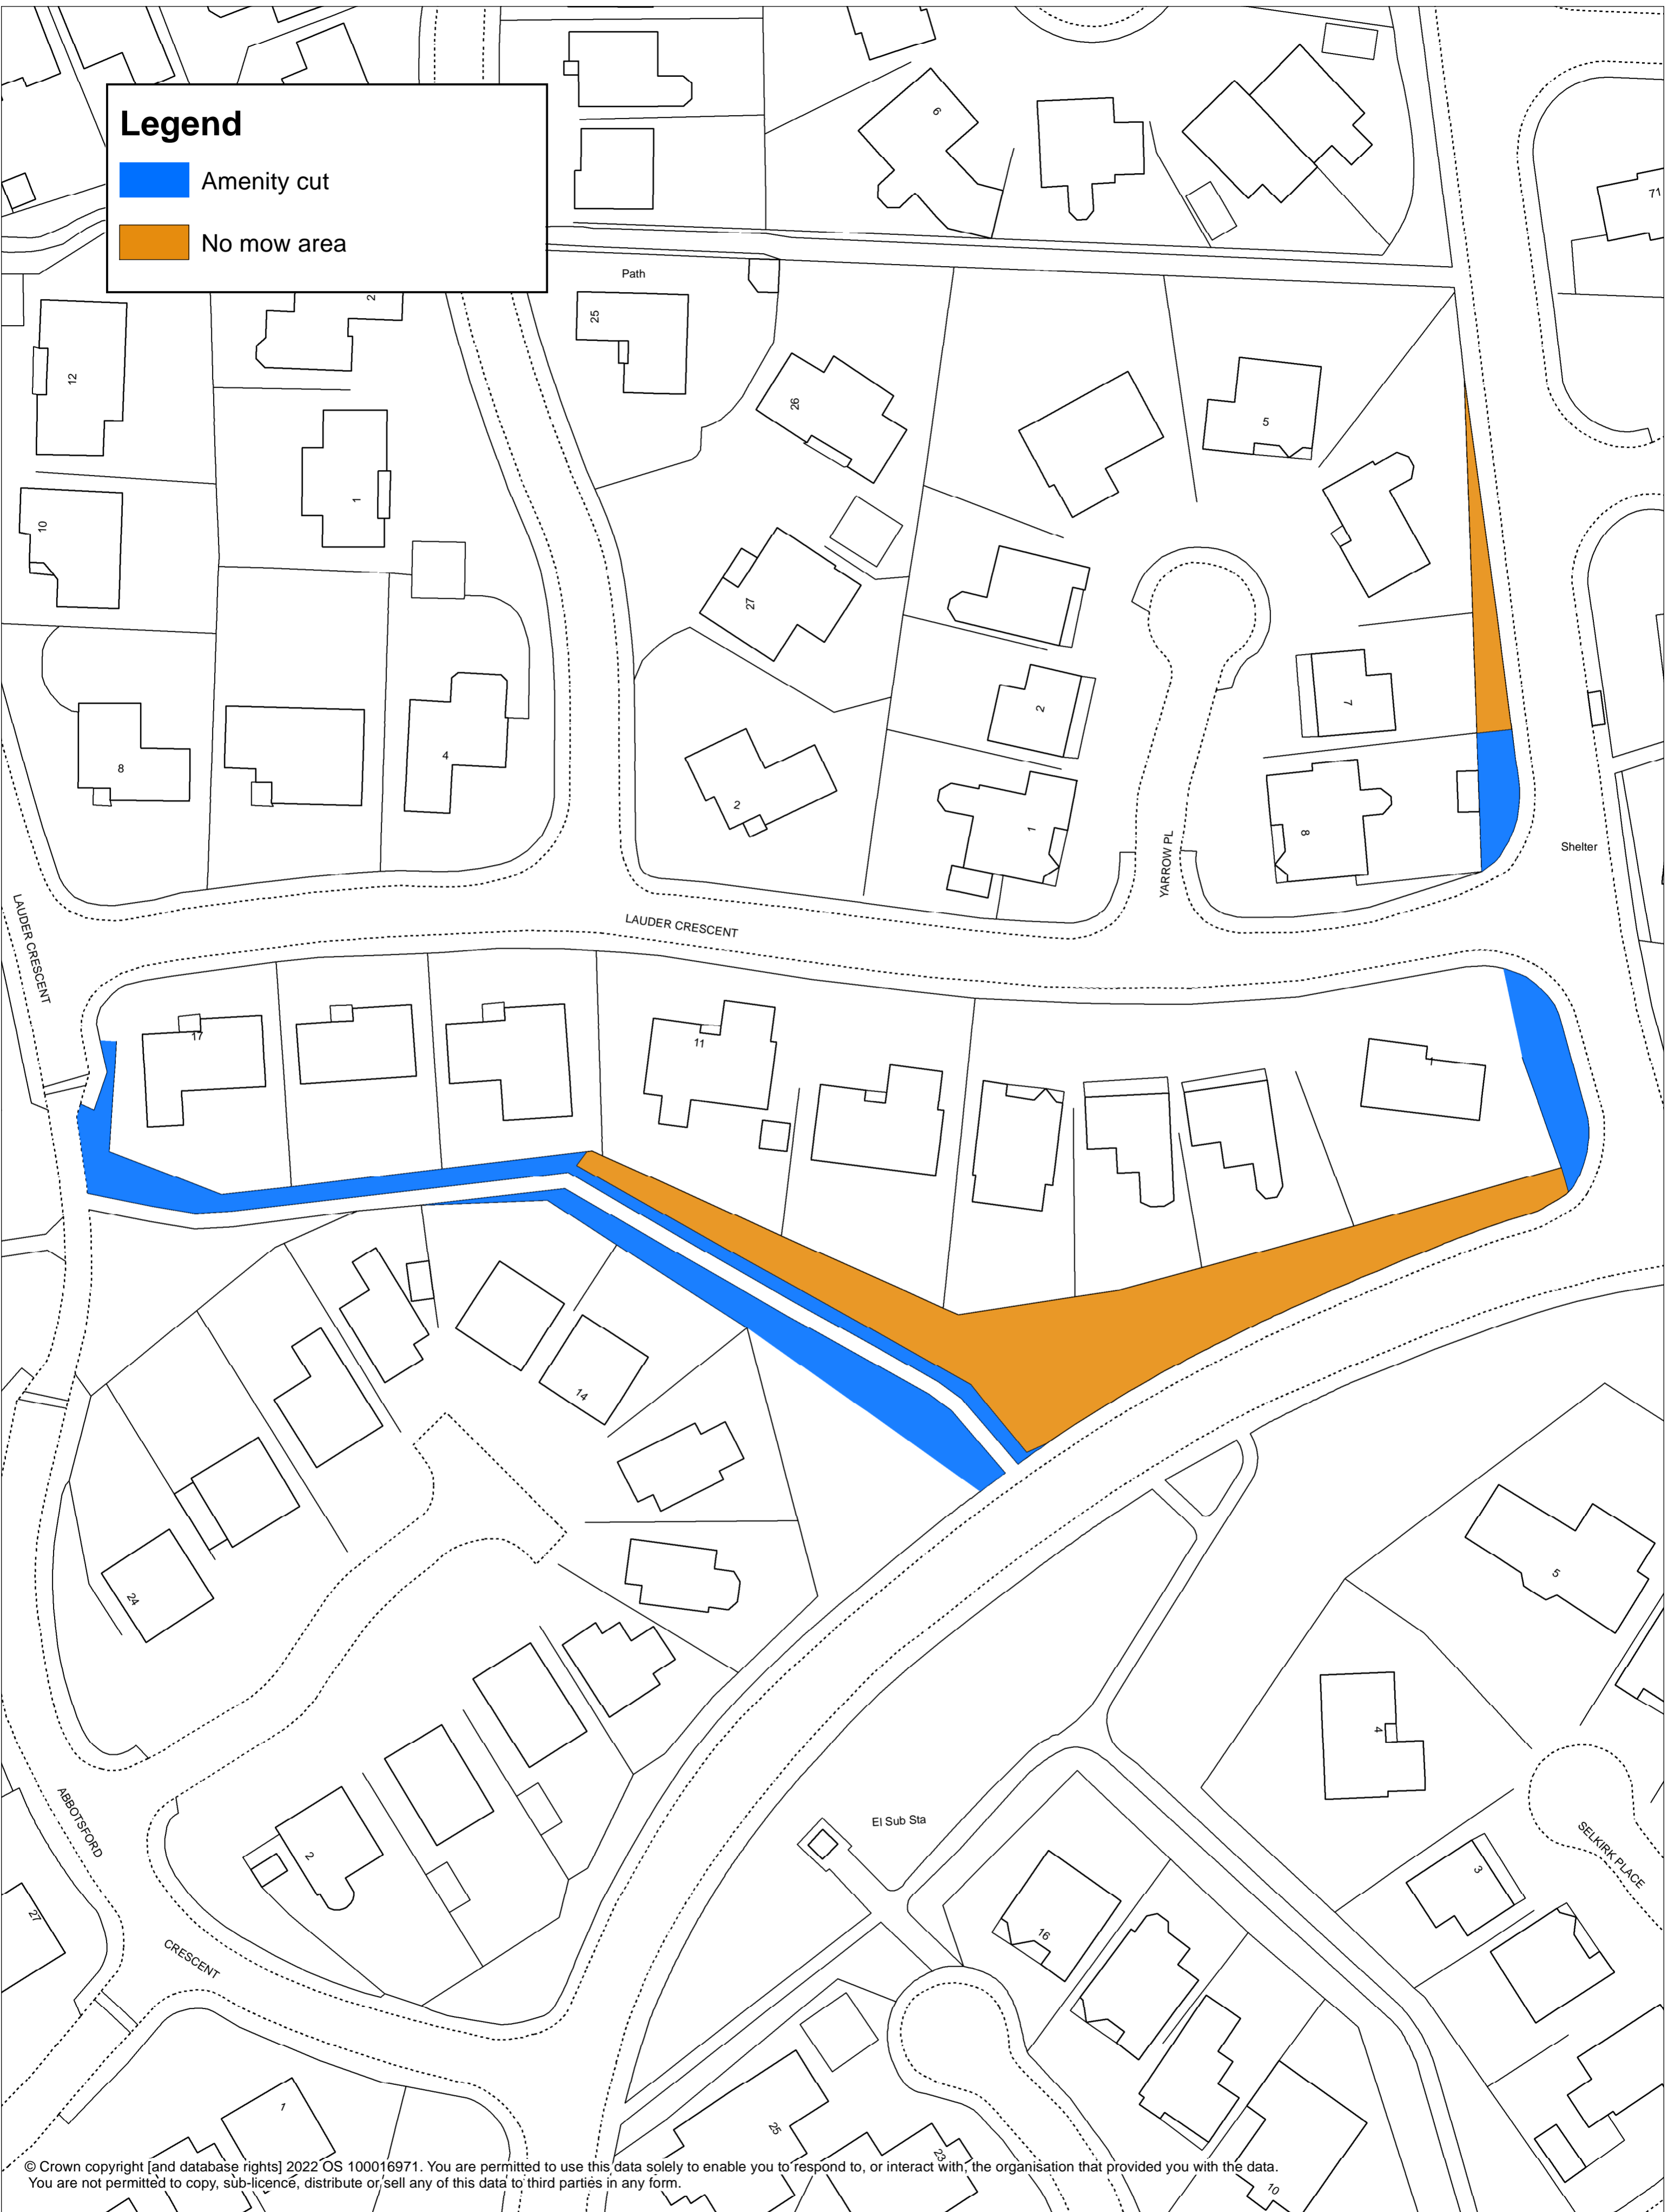

**Legend**

- Amenity cut
- No mow area

© Crown copyright [and database rights] 2022 OS 100016971. You are permitted to use this data solely to enable you to respond to, or interact with, the organisation that provided you with the data. You are not permitted to copy, sub-licence, distribute or sell any of this data to third parties in any form.

Title: Perth Lauder Crescent PWE0090

Contact: [communitygreenspace@pkc.gov.uk](mailto:communitygreenspace@pkc.gov.uk)

Date: September 2023

**h** Scale: 1:470.341