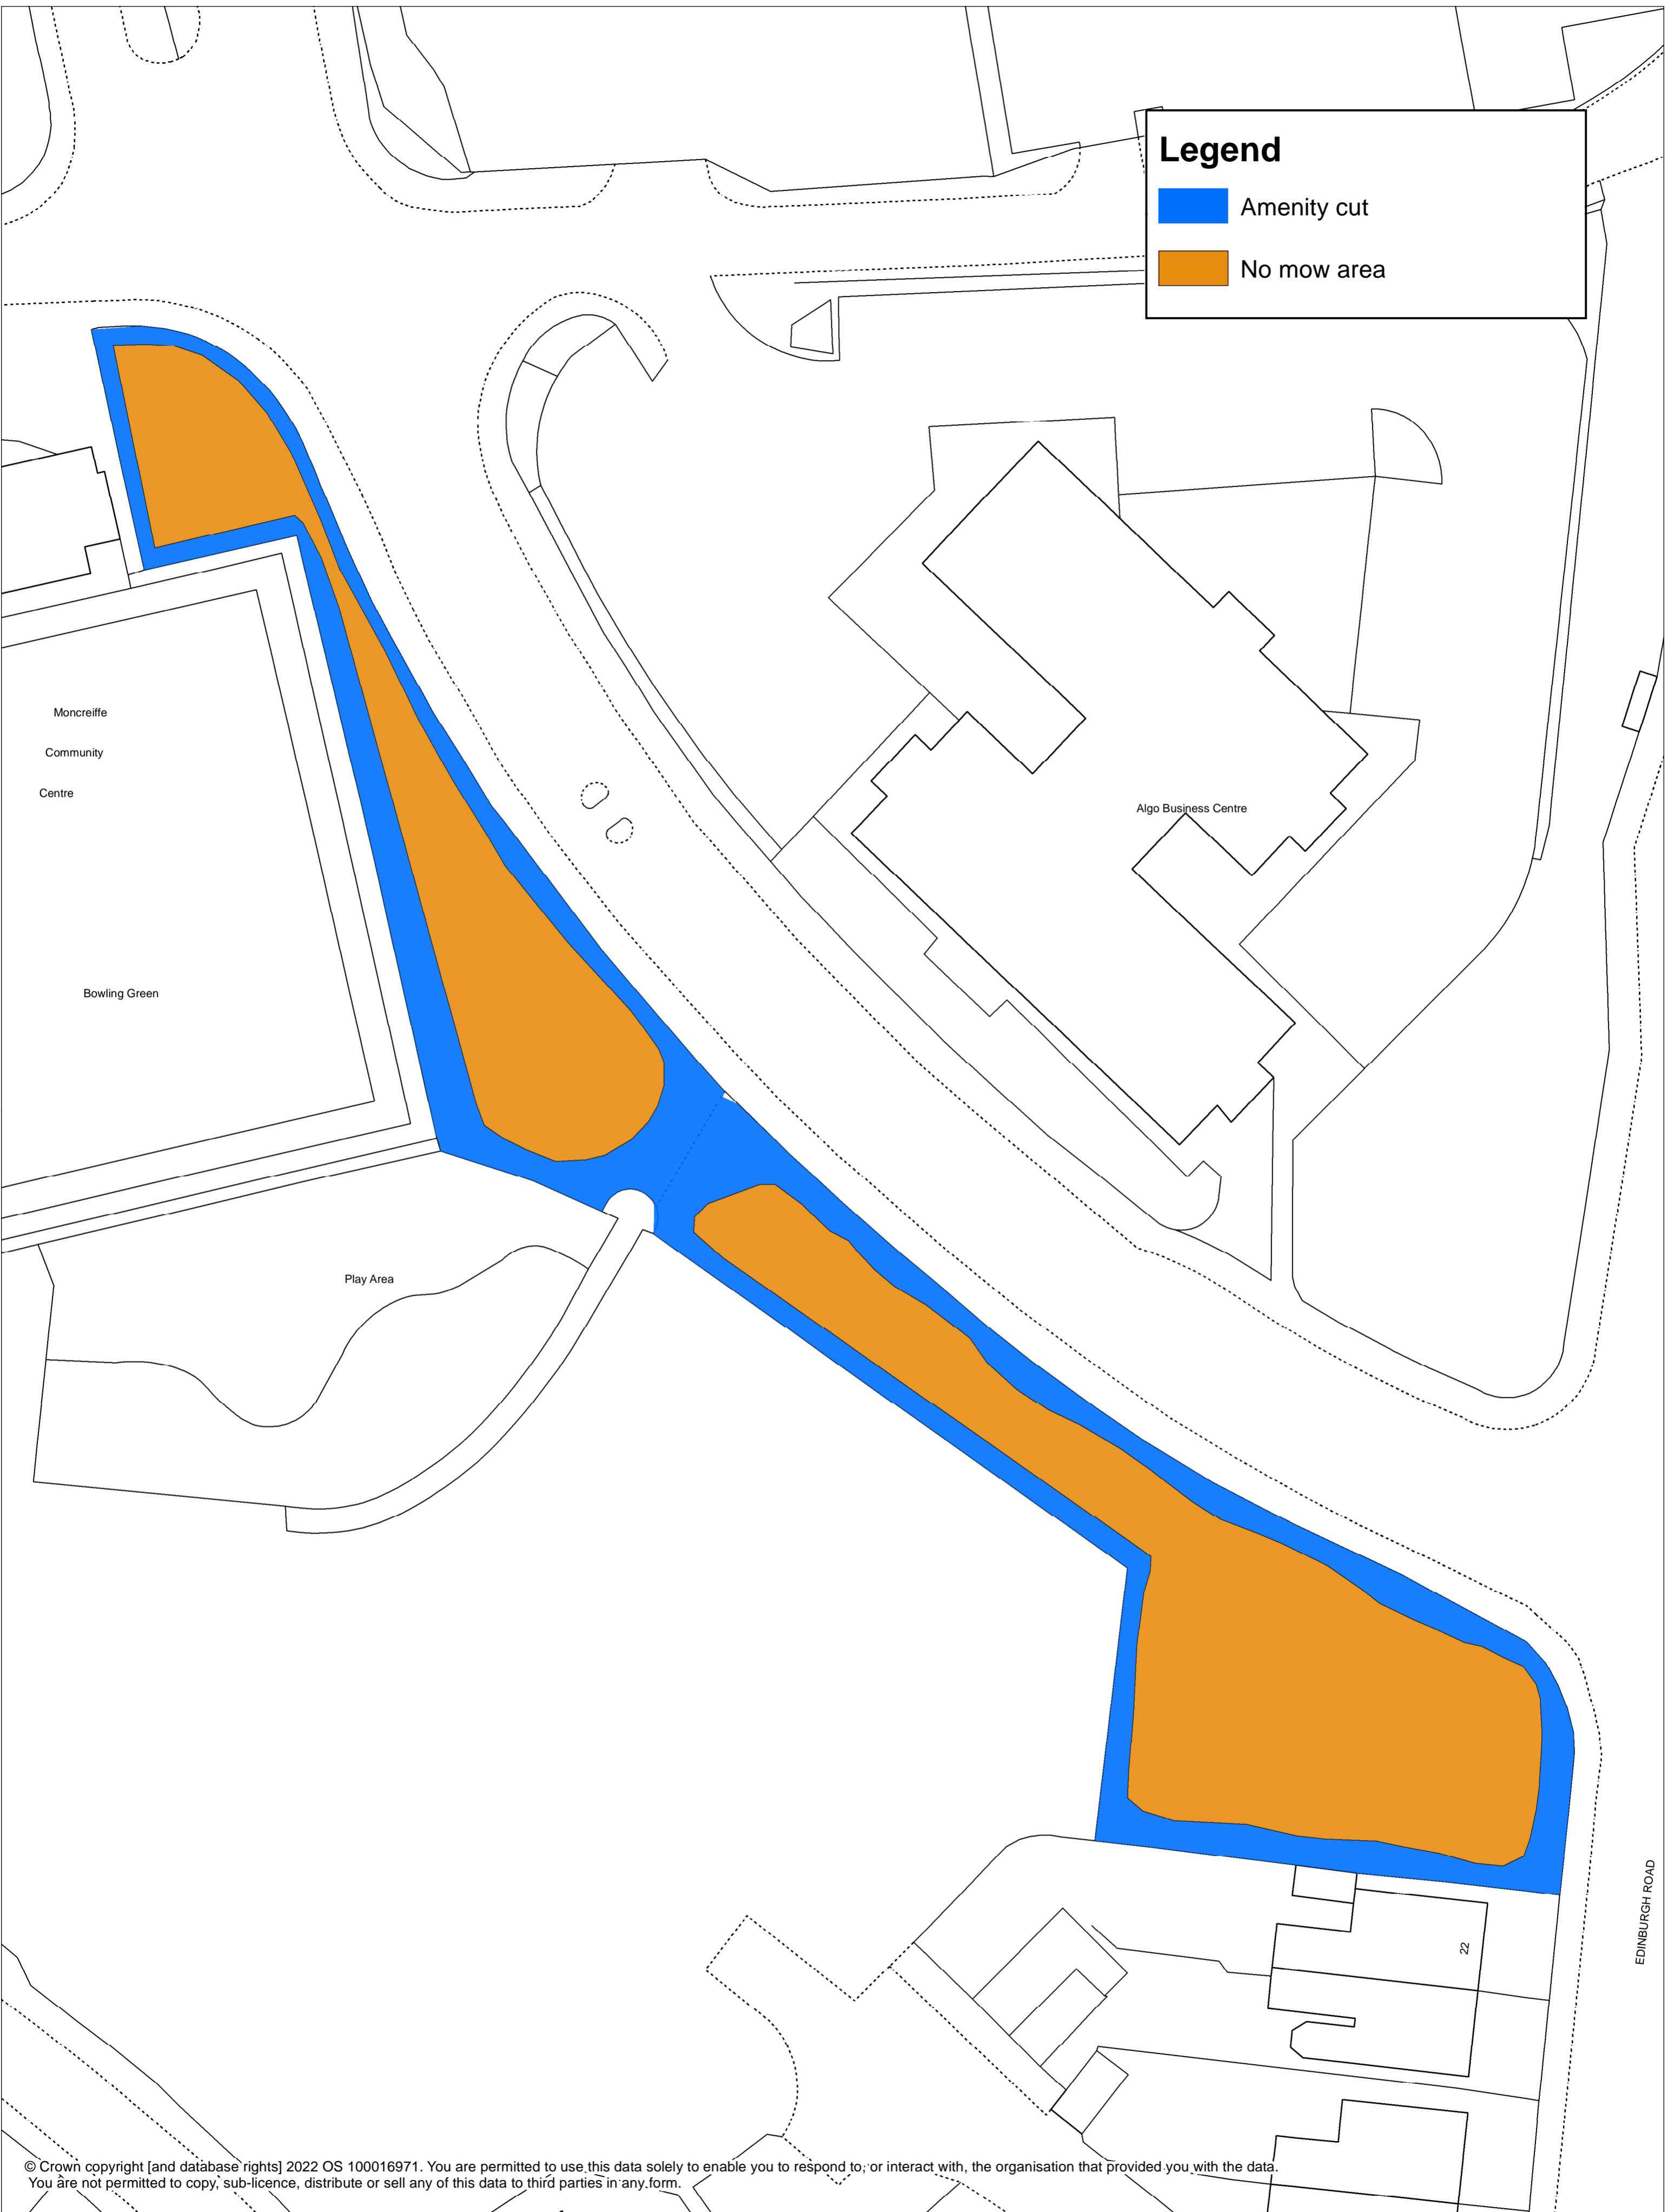

Legend

- Amenity cut
- No mow area

© Crown copyright [and database rights] 2022 OS 100016971. You are permitted to use this data solely to enable you to respond to, or interact with, the organisation that provided you with the data. You are not permitted to copy, sub-licence, distribute or sell any of this data to third parties in any form.

Title: Perth Glenearn Road PFM0009

Contact: communitygreenspace@pkc.gov.uk

Date: September 2023

h Scale: 1:300