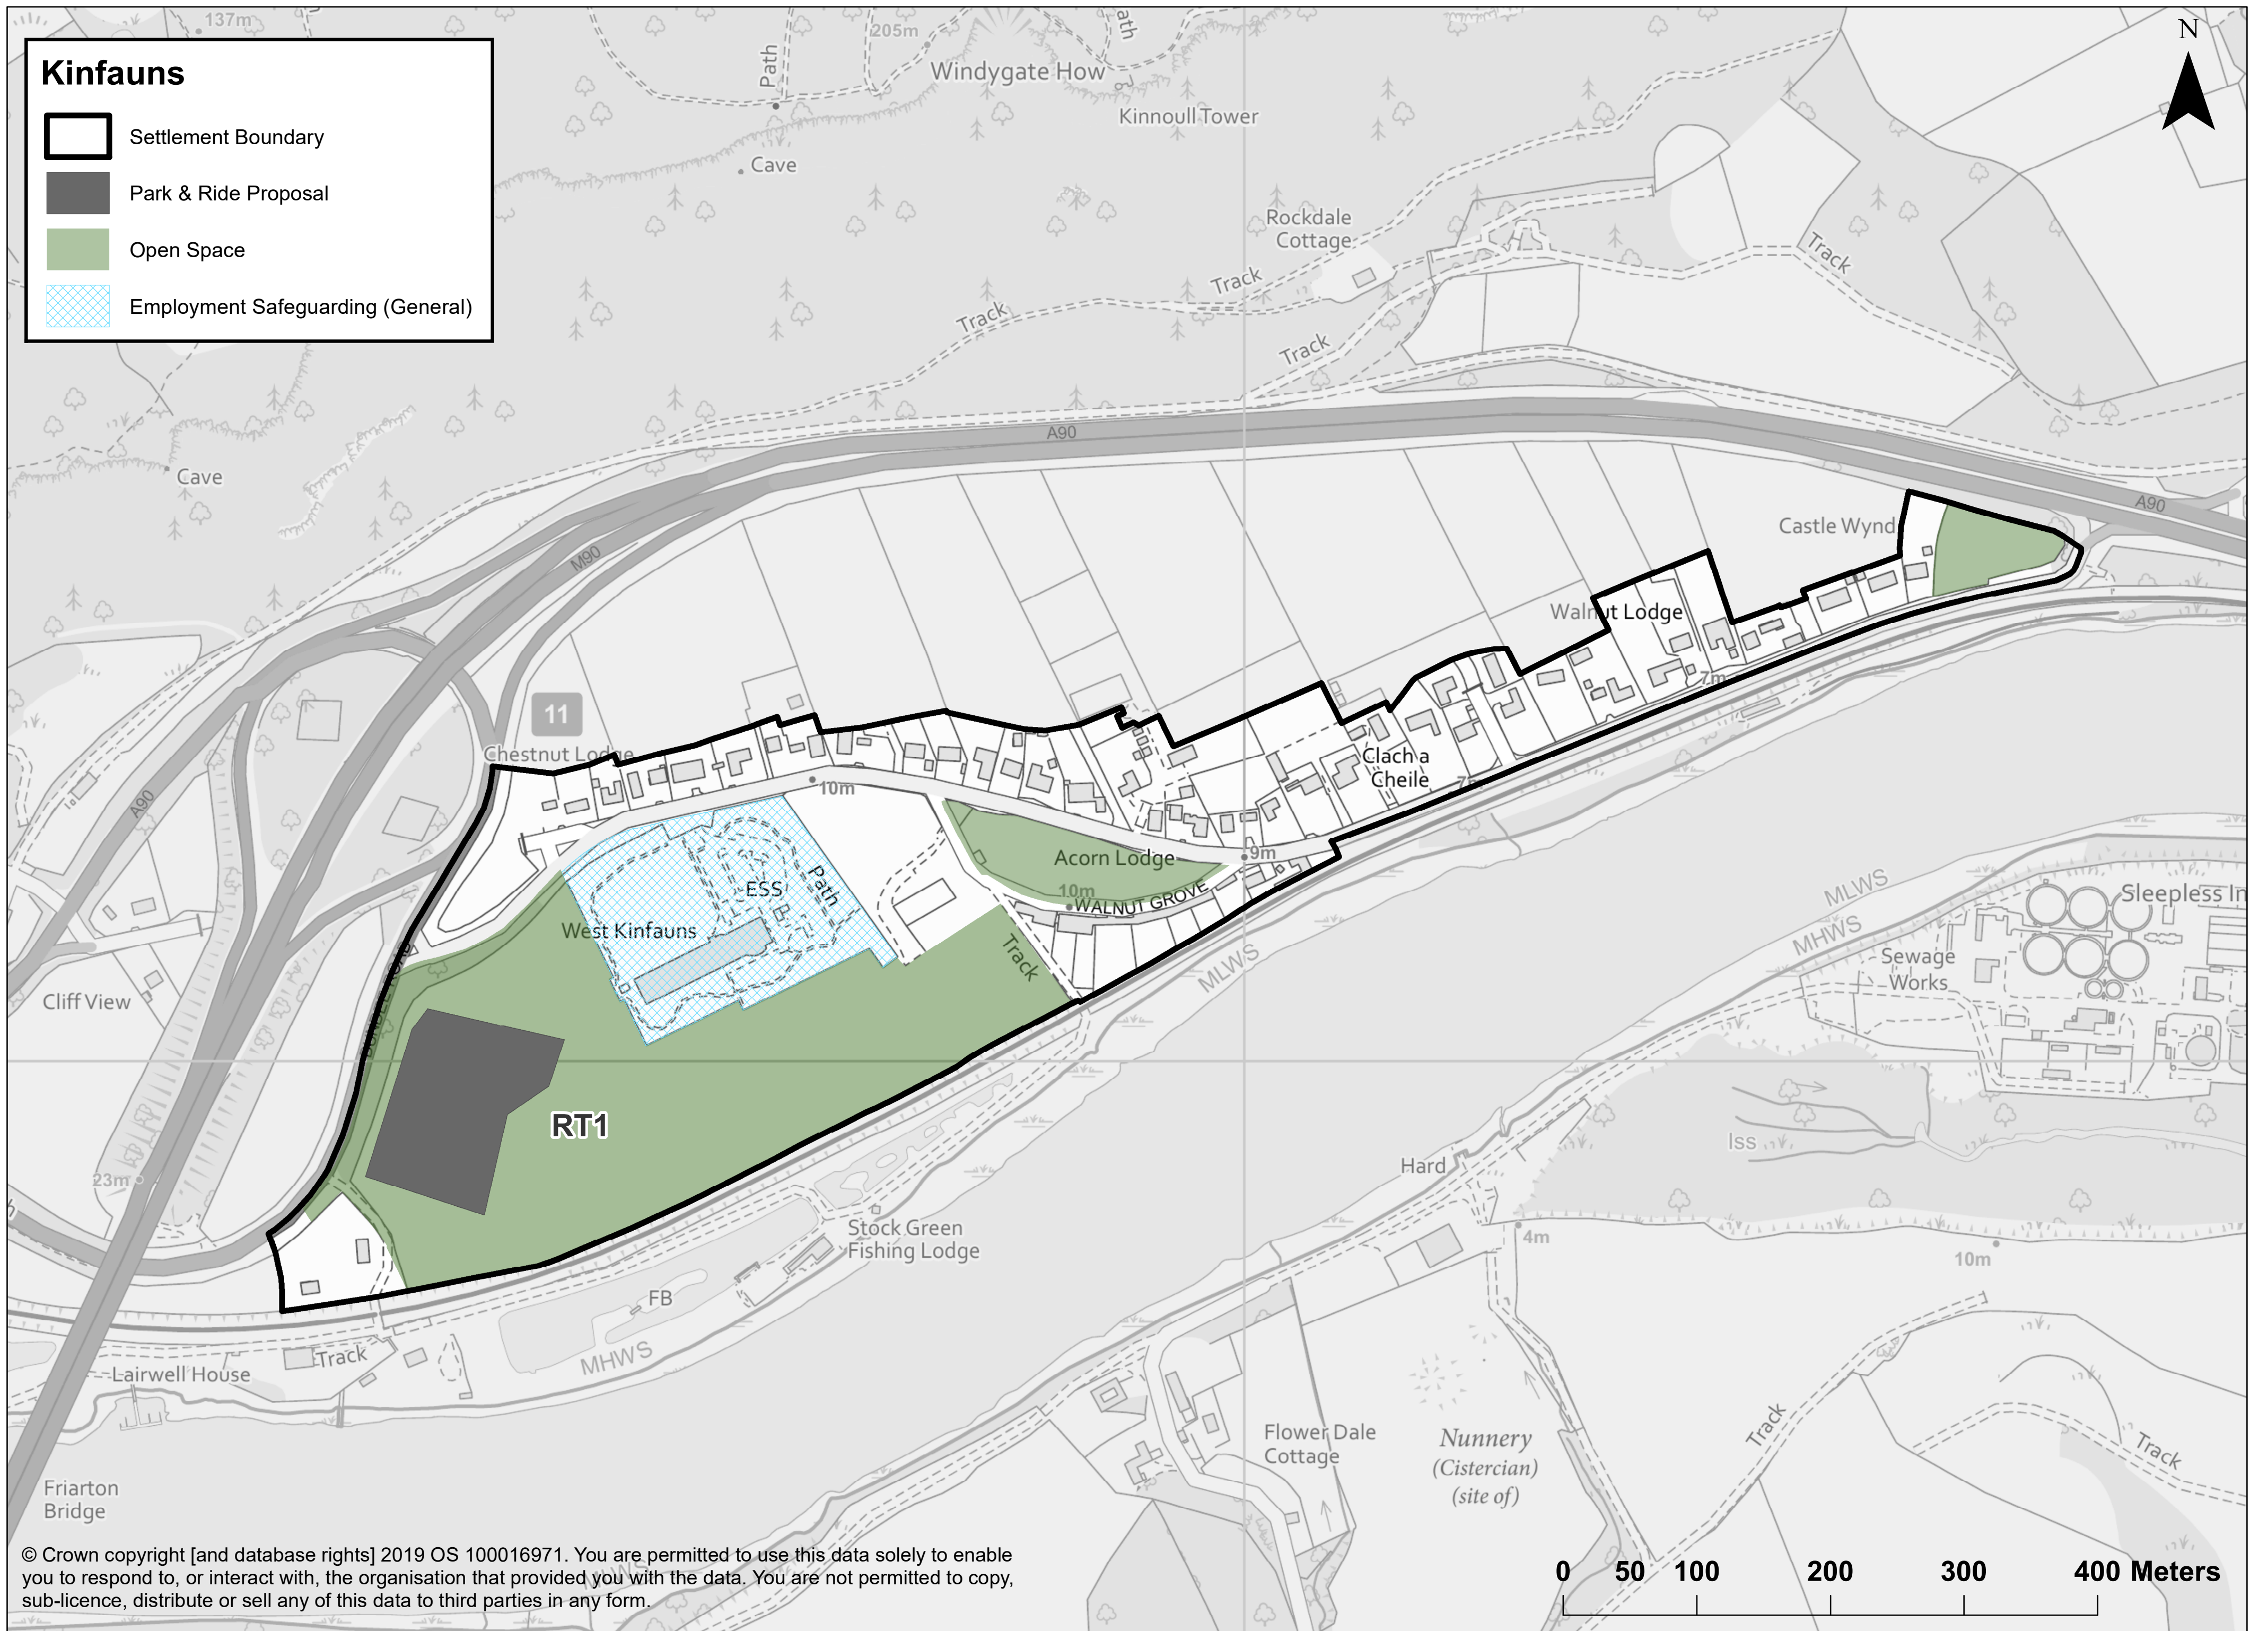

# Kinfauns

-  Settlement Boundary
-  Park & Ride Proposal
-  Open Space
-  Employment Safeguarding (General)

© Crown copyright [and database rights] 2019 OS 100016971. You are permitted to use this data solely to enable you to respond to, or interact with, the organisation that provided you with the data. You are not permitted to copy, sub-licence, distribute or sell any of this data to third parties in any form.

0 50 100 200 300 400 Meters