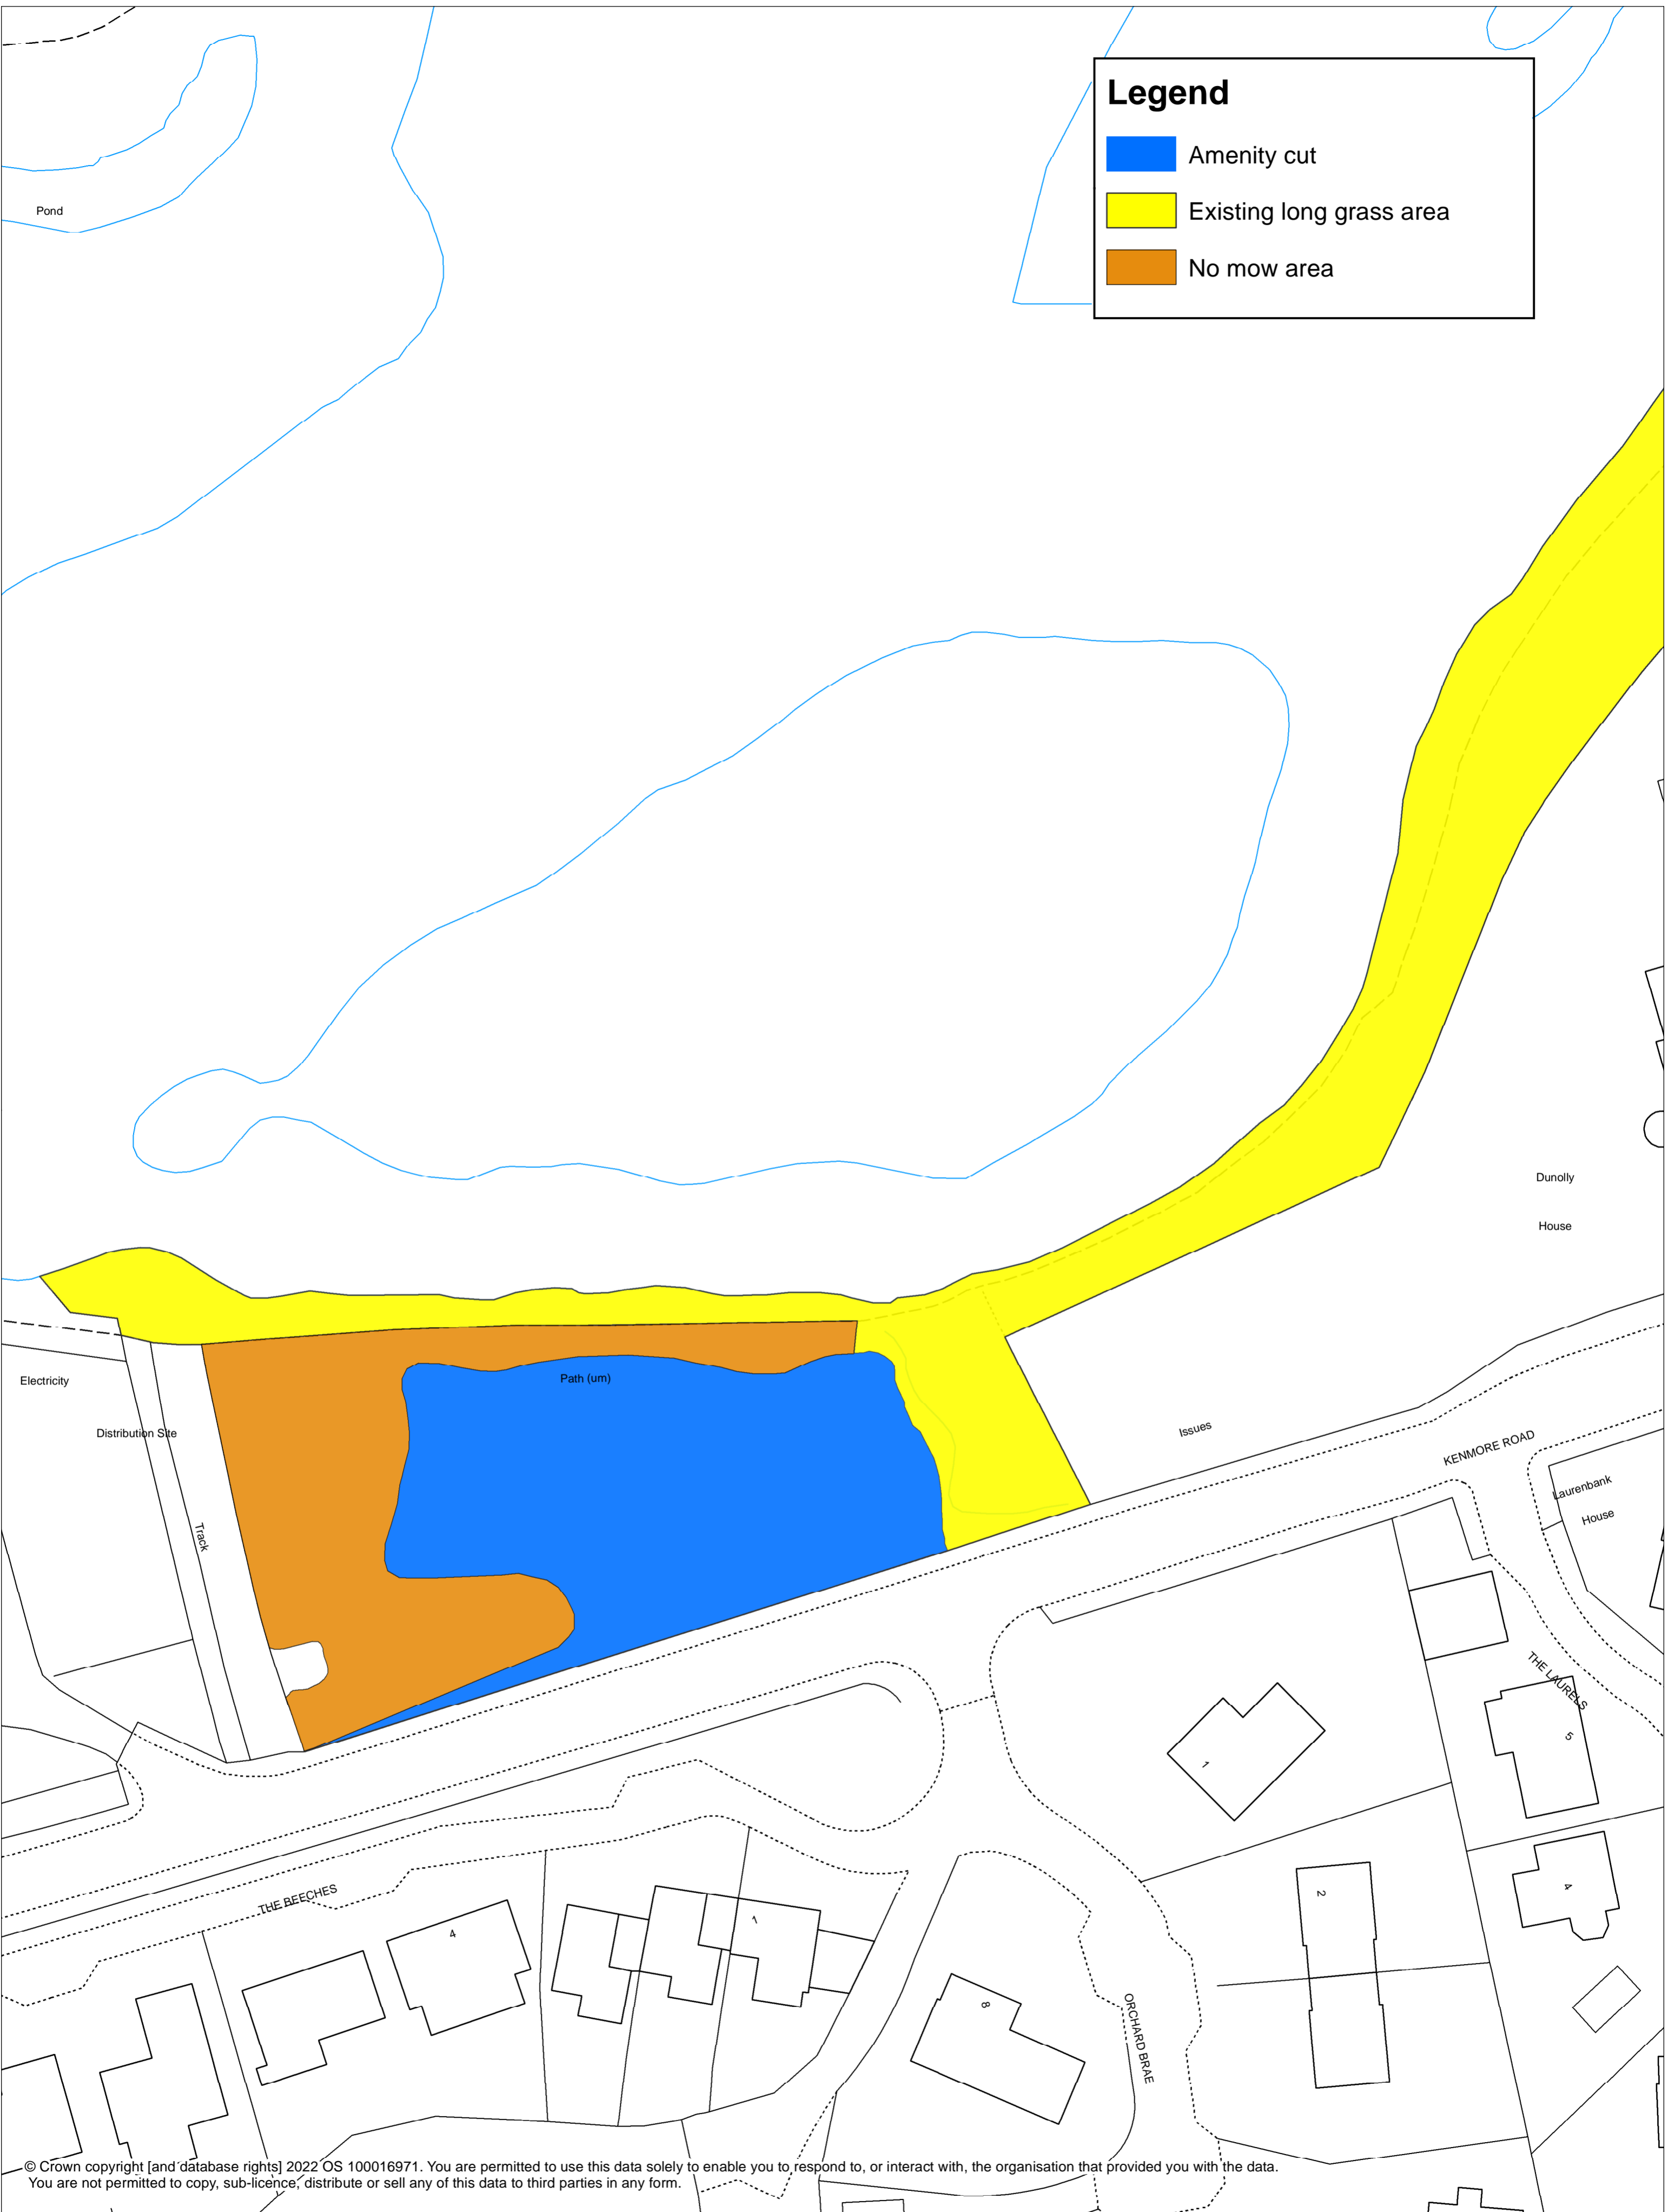

Legend

-  Amenity cut
-  Existing long grass area
-  No mow area

© Crown copyright [and database rights] 2022 OS 100016971. You are permitted to use this data solely to enable you to respond to, or interact with, the organisation that provided you with the data. You are not permitted to copy, sub-licence, distribute or sell any of this data to third parties in any form.

Title: Aberfeldy Riverside HAY0025

Contact: communitygreenspace@pkc.gov.uk

Date: September 2023

h Scale: 1:400