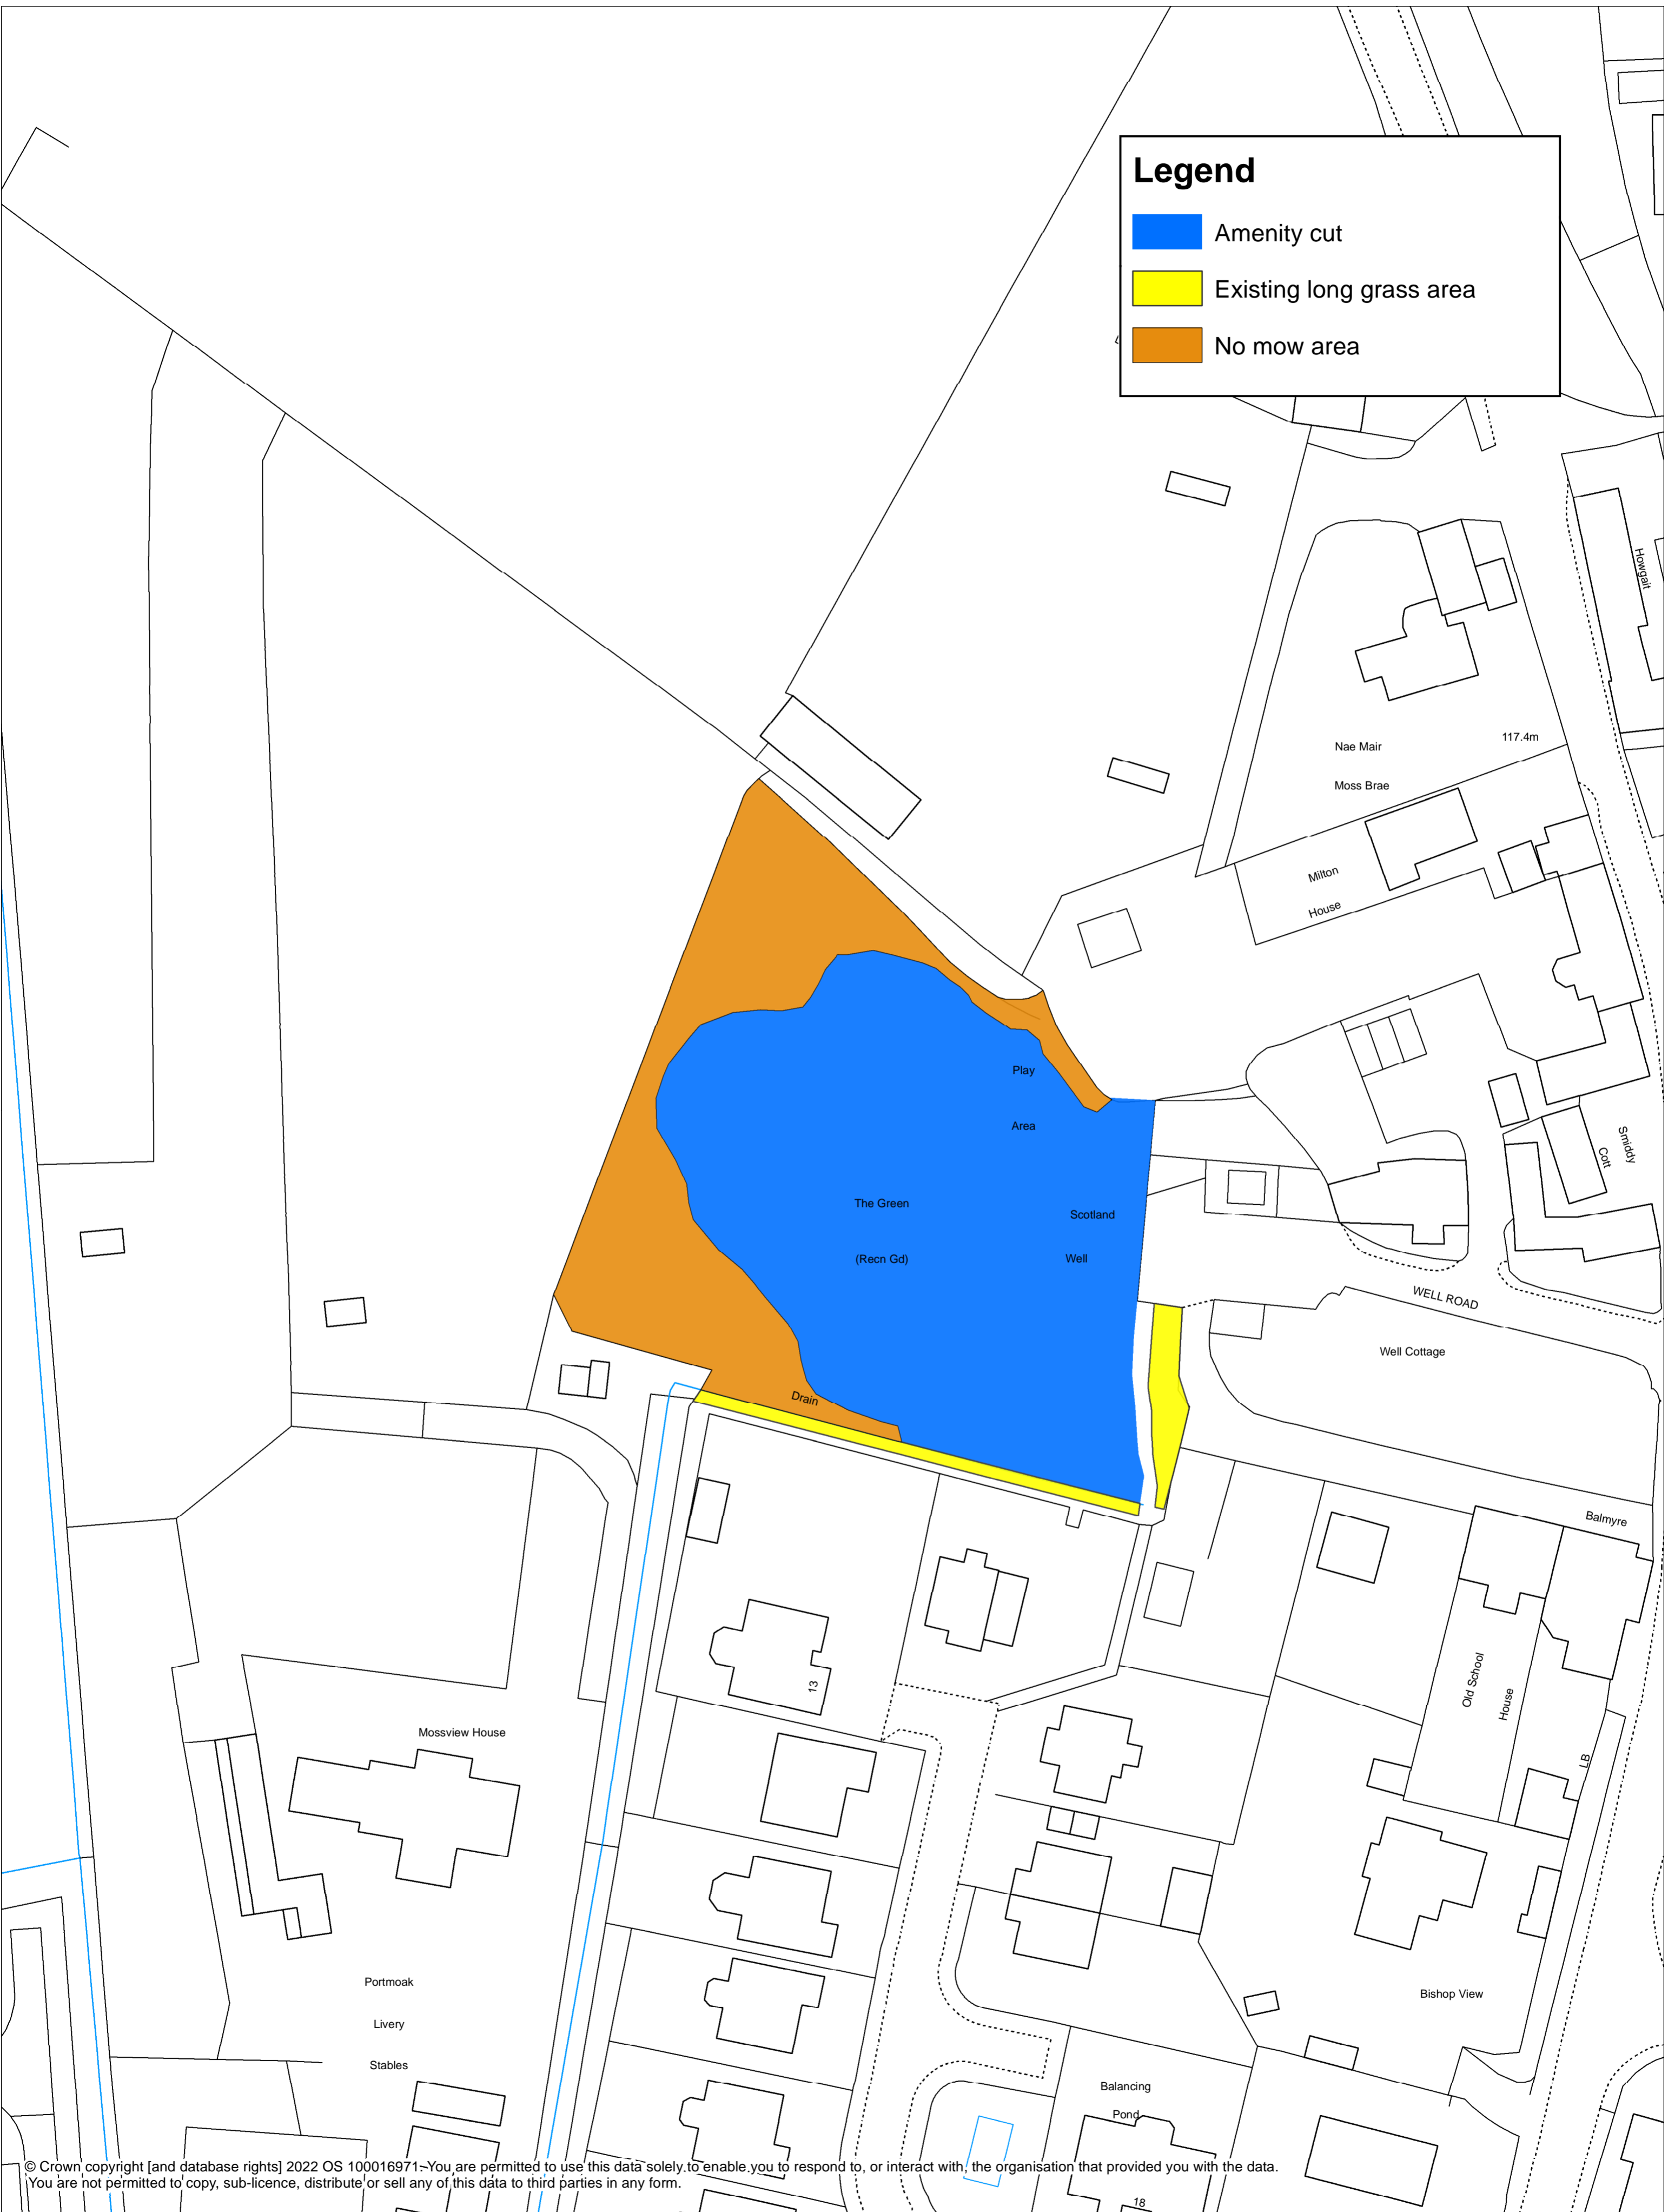

Legend

- Amenity cut
- Existing long grass area
- No mow area

© Crown copyright [and database rights] 2022 OS 100016971-You are permitted to use this data solely to enable you to respond to, or interact with, the organisation that provided you with the data. You are not permitted to copy, sub-licence, distribute or sell any of this data to third parties in any form.

Title: Scotlandwell Well Green KKR0072

Contact: communitygreenspace@pkc.gov.uk

Date: September 2023

h Scale: 1:500