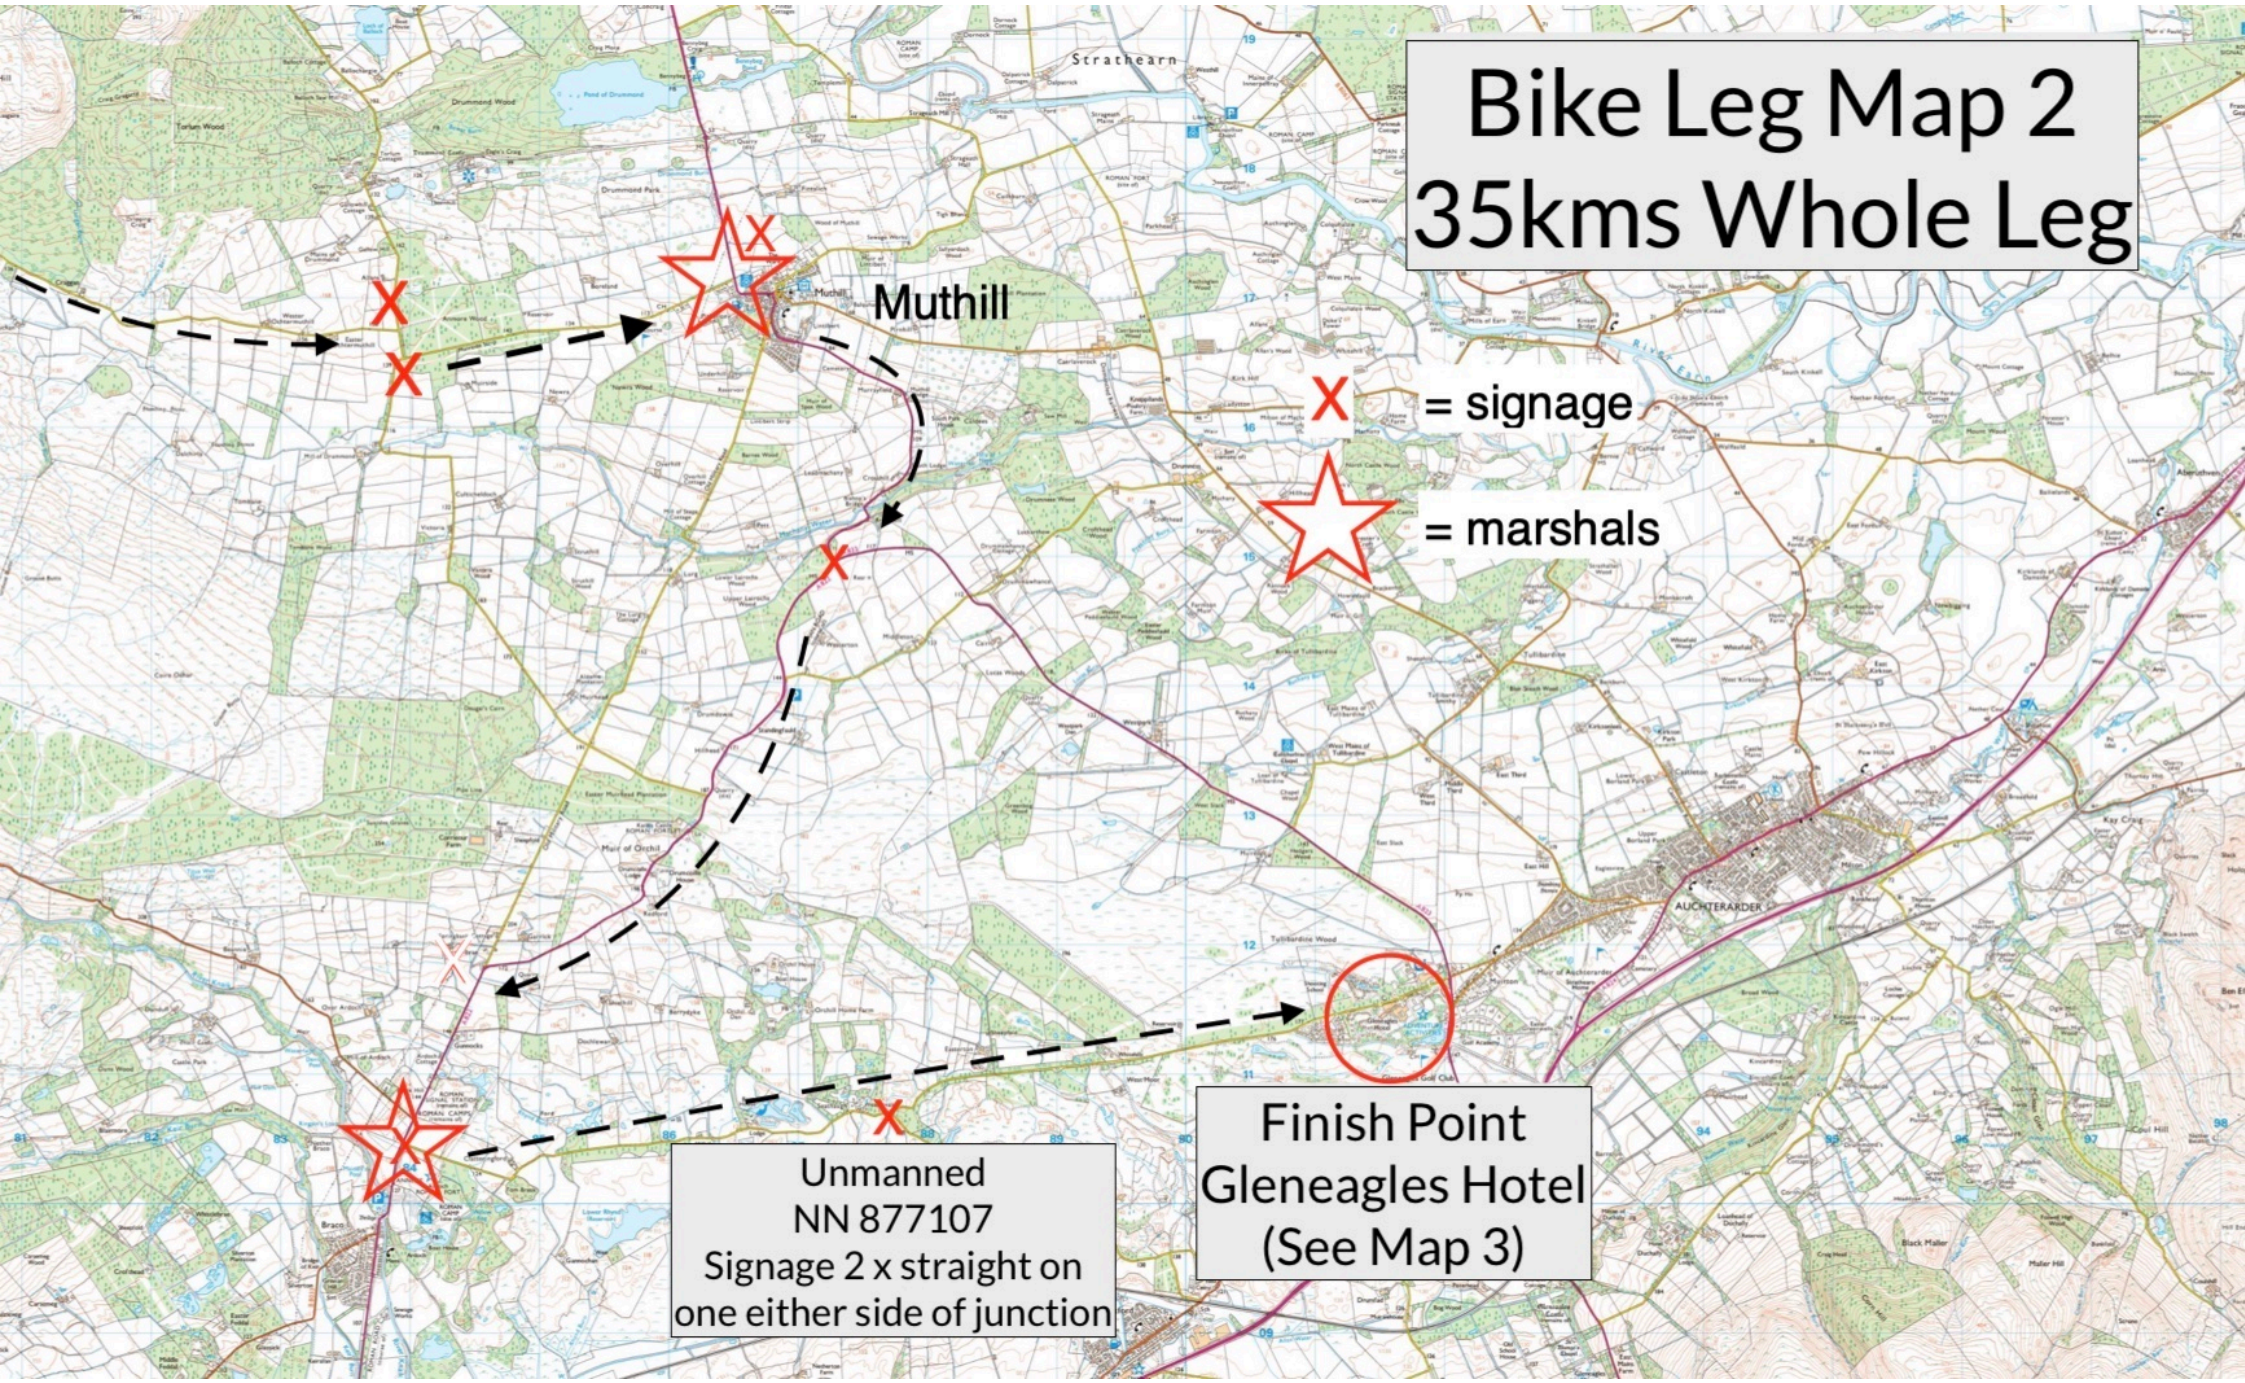

Bike Leg Map 2 35kms Whole Leg

Muthill

= signage

= marshals

Unmanned
NN 877107
Signage 2 x straight on
one either side of junction

Finish Point
Gleneagles Hotel
(See Map 3)