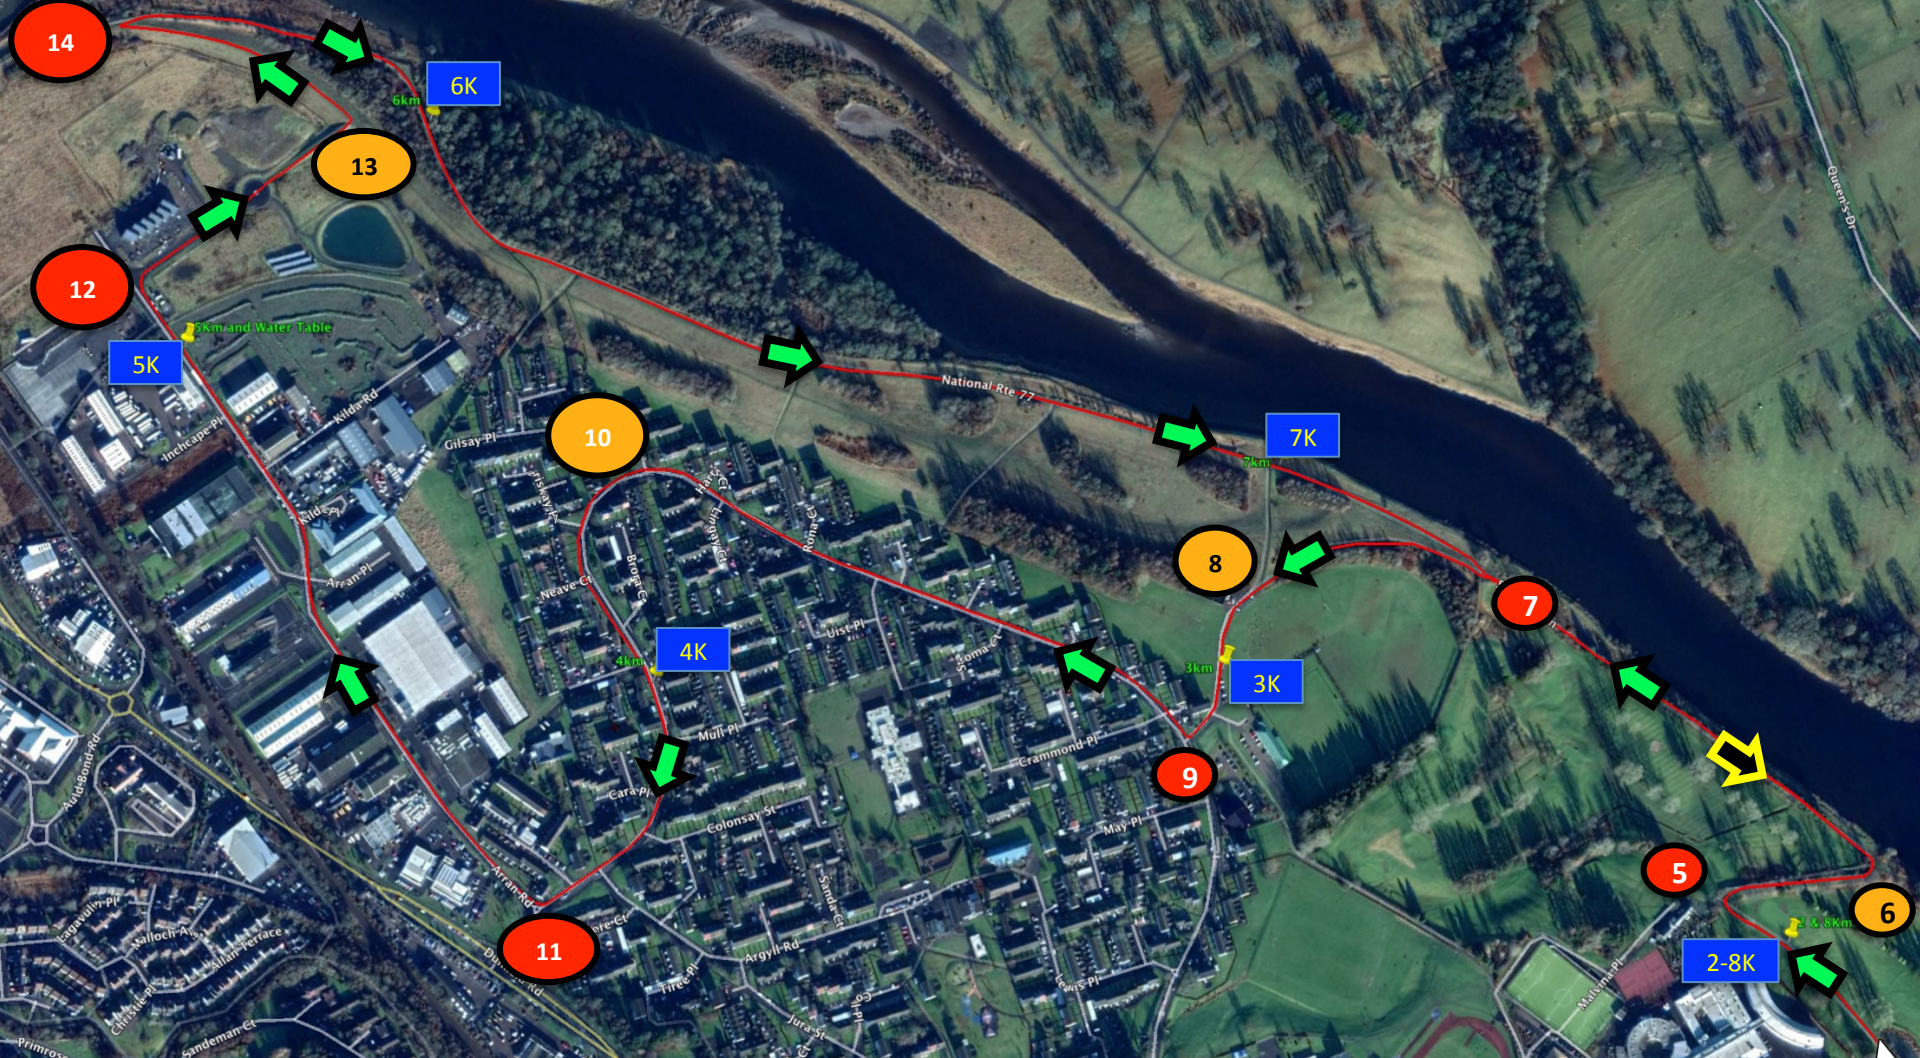

-  Route Out
-  Route Back
-  Red Marshal (High Risk)
-  Amber Marshal (Medium Risk)
-  Green Marshal (Low Risk)

-  Route Out
-  Route Back
-  Red Marshal (High Risk)
-  Amber Marshal (Medium Risk)
-  Green Marshal (Low Risk)