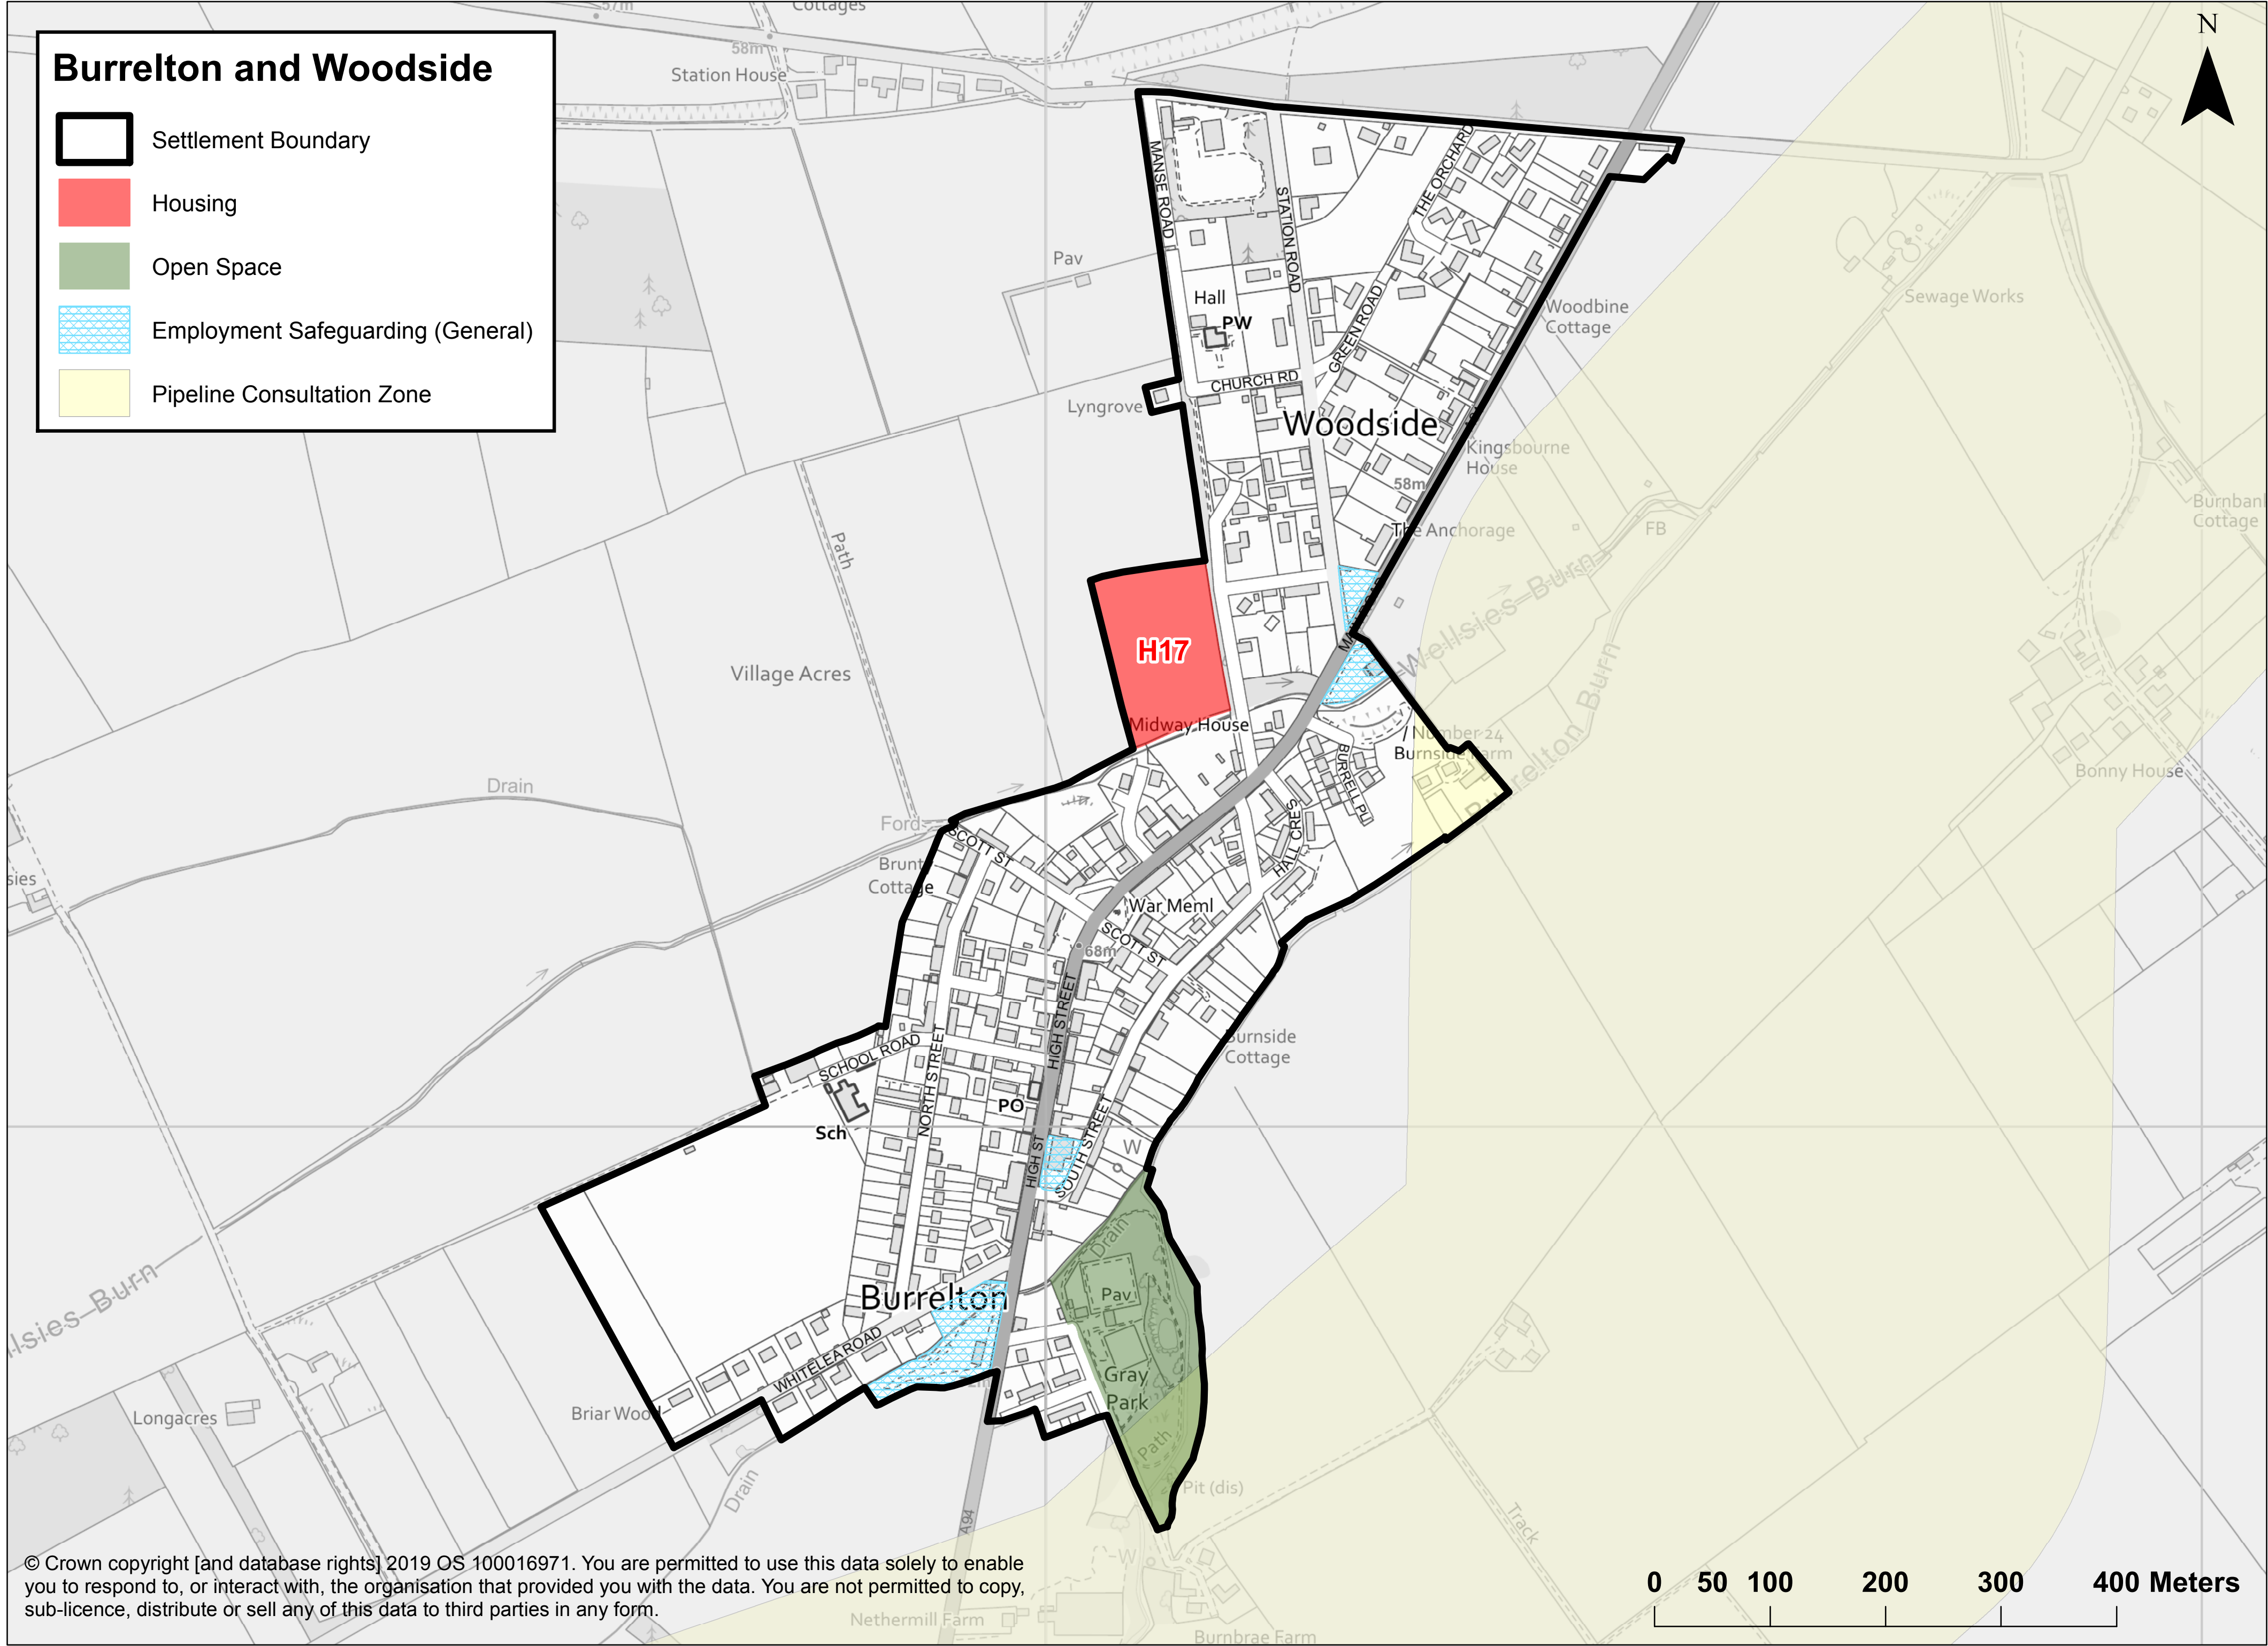

Burrelton and Woodside

-  Settlement Boundary
-  Housing
-  Open Space
-  Employment Safeguarding (General)
-  Pipeline Consultation Zone

© Crown copyright [and database rights] 2019 OS 100016971. You are permitted to use this data solely to enable you to respond to, or interact with, the organisation that provided you with the data. You are not permitted to copy, sub-licence, distribute or sell any of this data to third parties in any form.