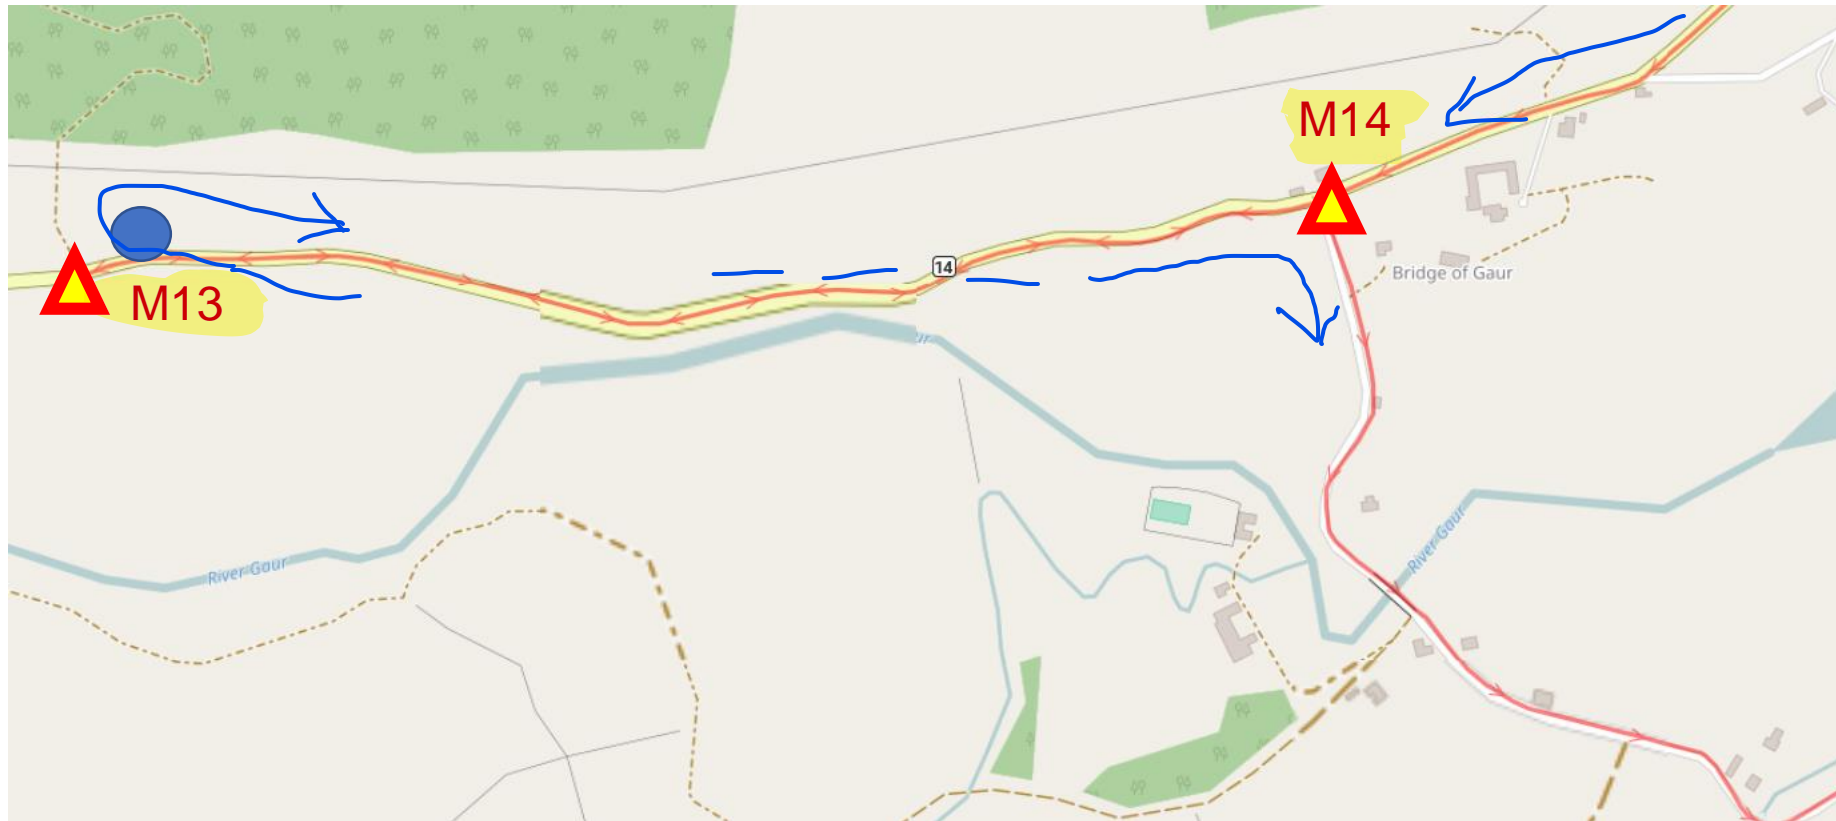

RANNOCH MARATHON

Start to 3km

Marshals in place from
9.15am to 9.40am

 Water Station

 Marshal

RANNOCH MARATHON

12.5km to 15km

Marshals in place from
10.15am to 12.30pm

 Water Station

 Marshal