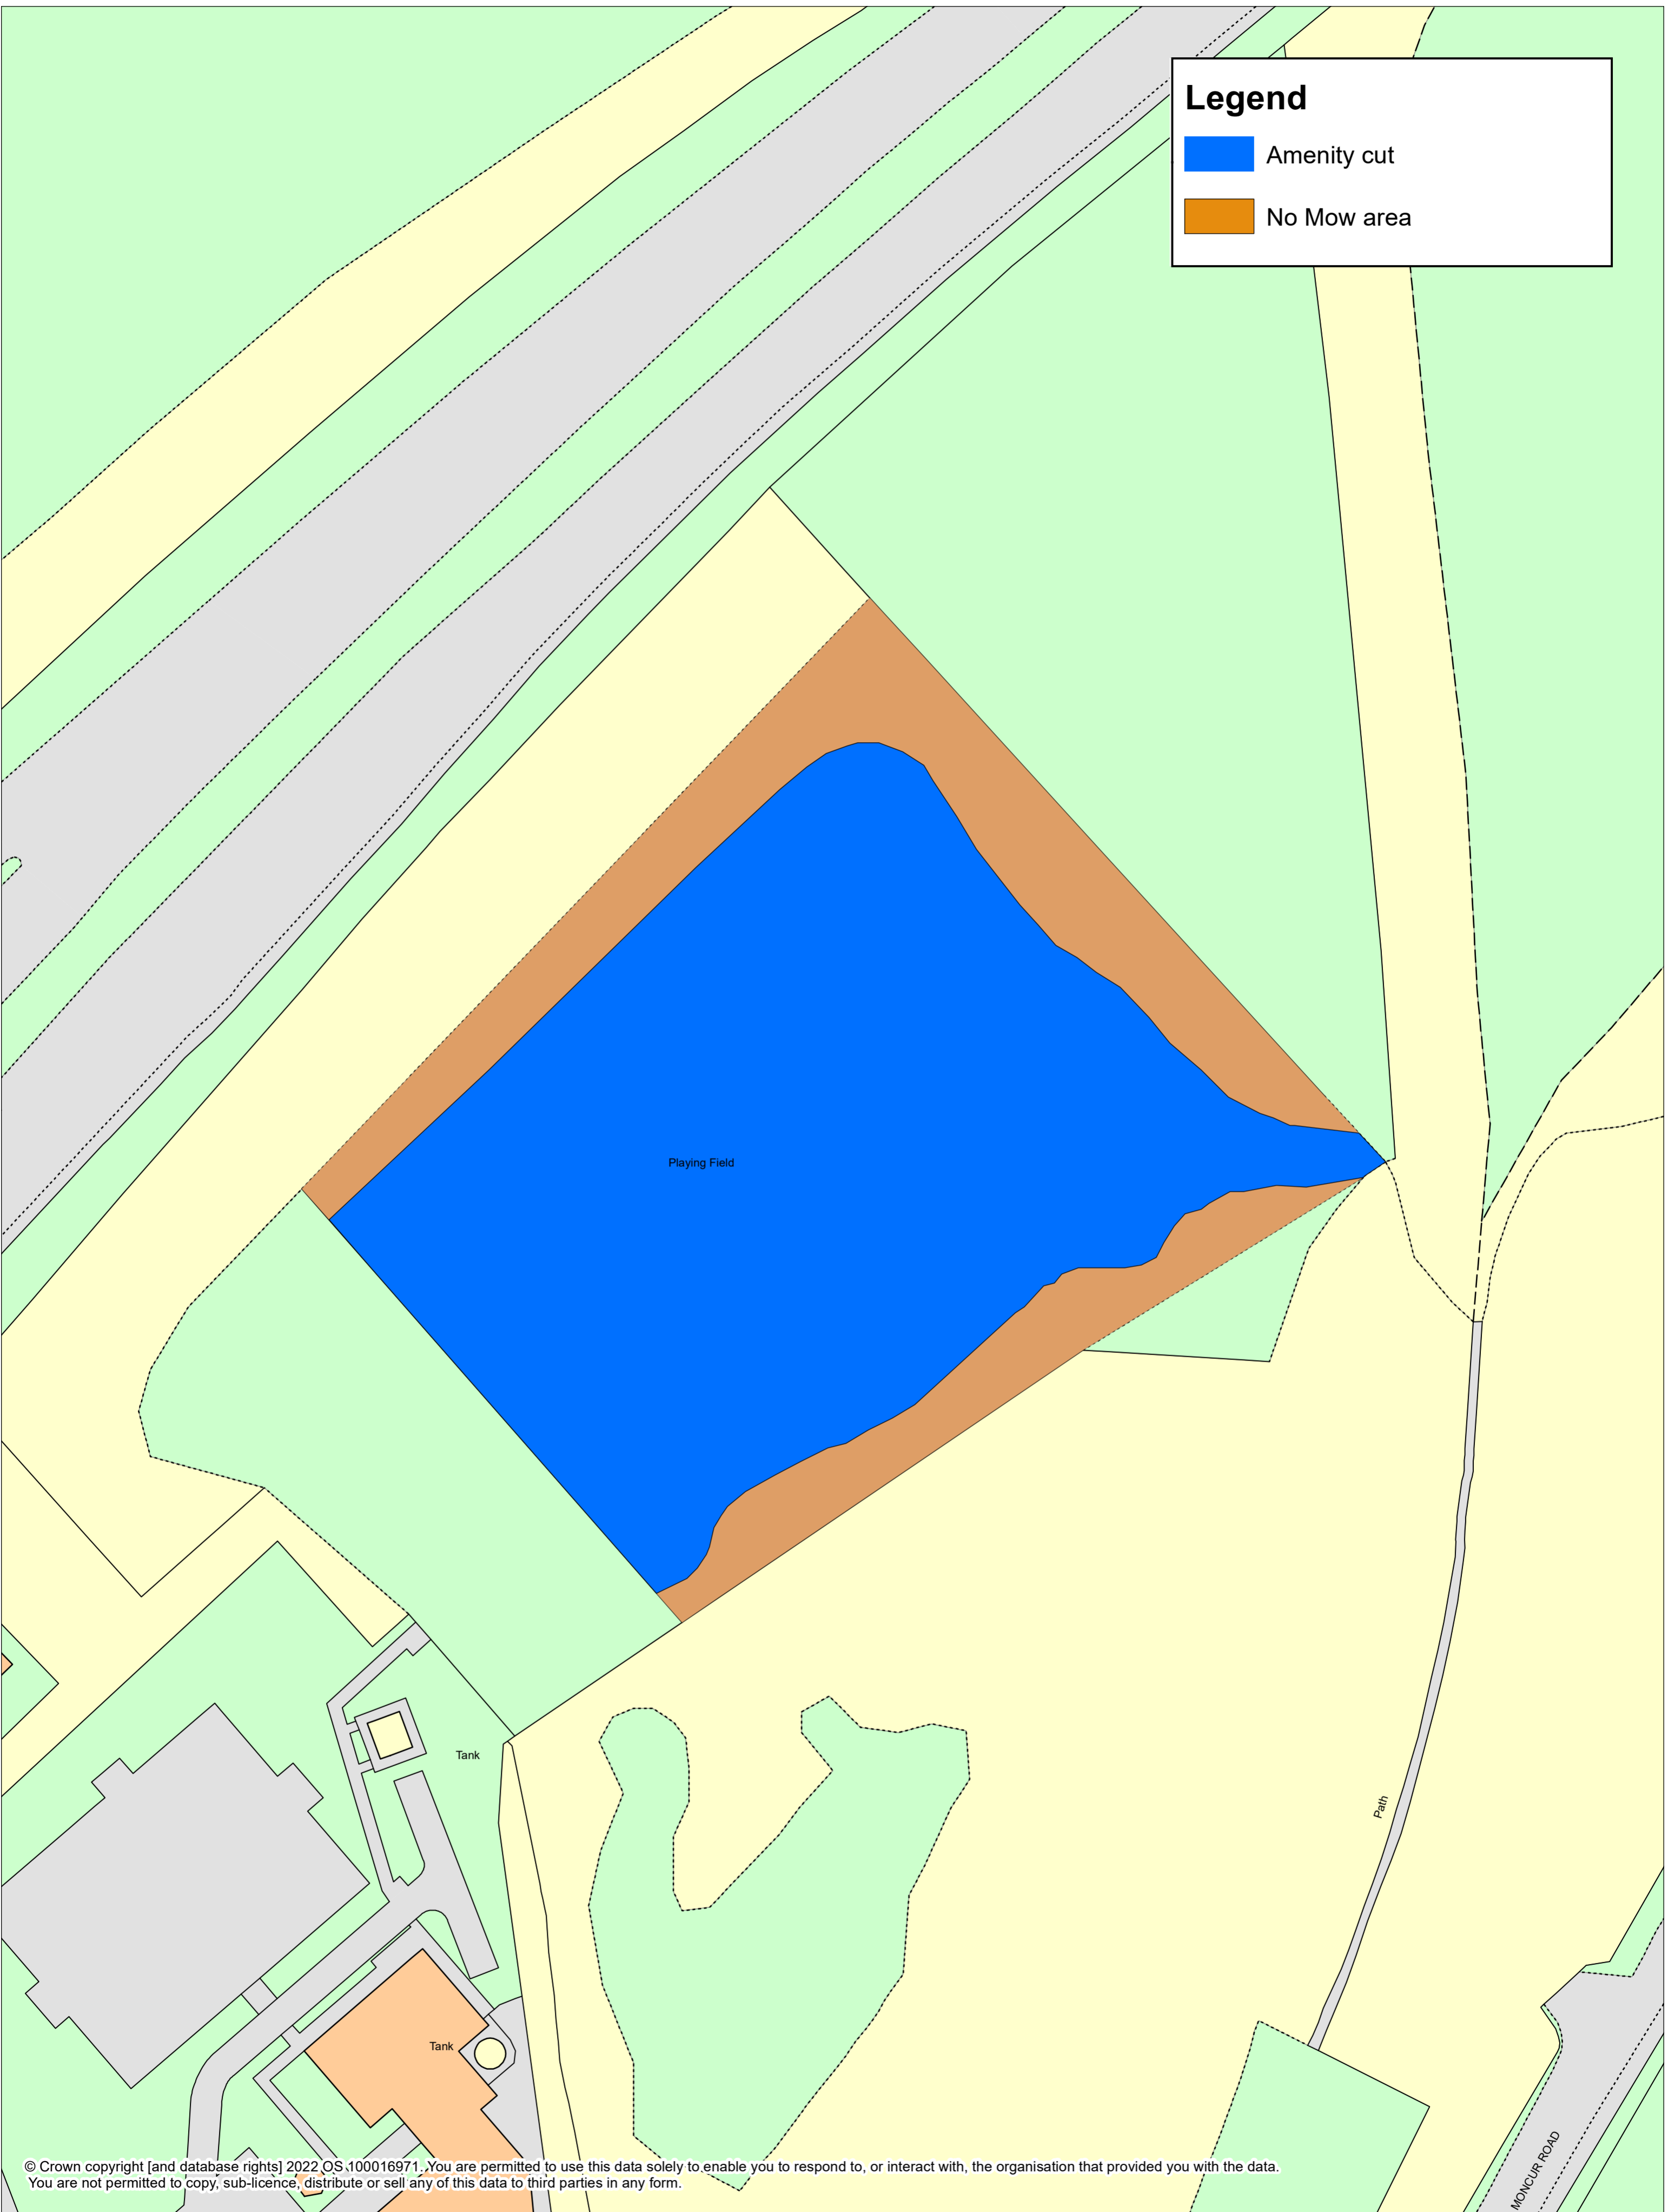

Legend

- Amenity cut
- No Mow area

© Crown copyright [and database rights] 2022 OS 100016971. You are permitted to use this data solely to enable you to respond to, or interact with, the organisation that provided you with the data. You are not permitted to copy, sub-licence, distribute or sell any of this data to third parties in any form.

Inchturre park PIE0081

Contact: communitygreenspace@pkc.gov.uk

Date: July 2024

Scale:
1:500