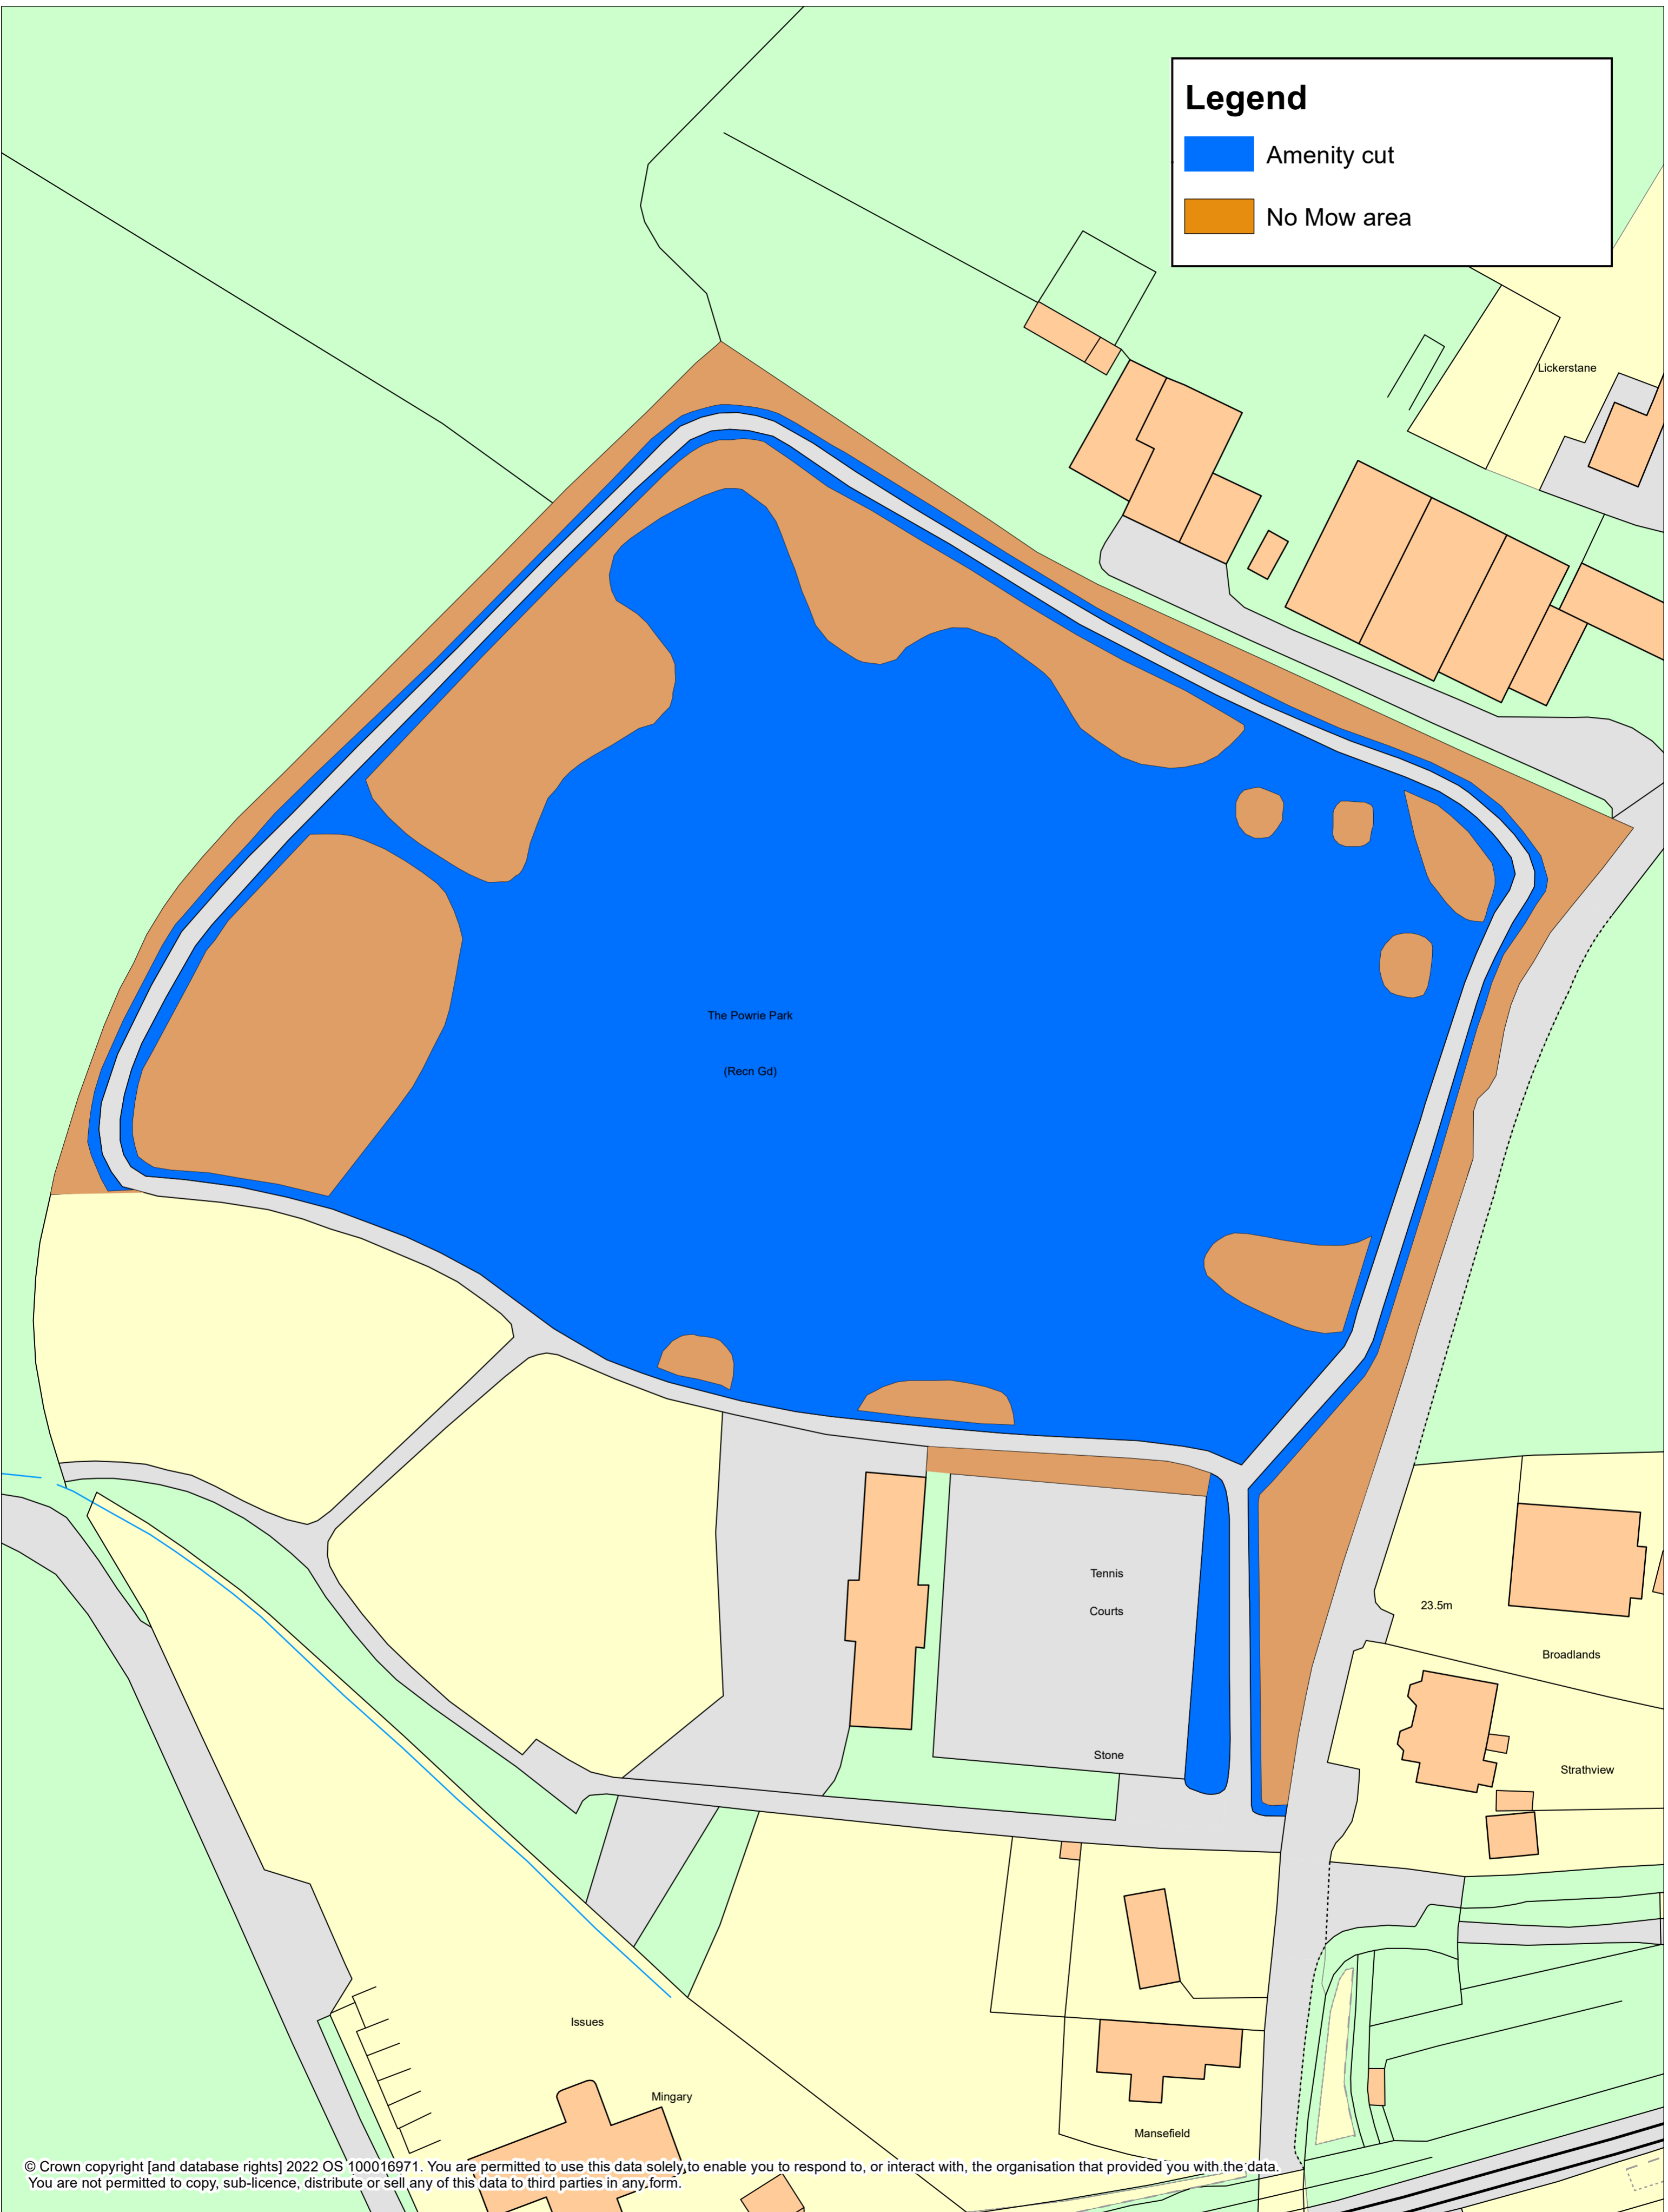

Legend

- Amenity cut
- No Mow area

© Crown copyright [and database rights] 2022 OS 100016971. You are permitted to use this data solely, to enable you to respond to, or interact with, the organisation that provided you with the data. You are not permitted to copy, sub-licence, distribute or sell any of this data to third parties in any form.

Powrie Park KAY0002

Contact: communitygreenspace@pkc.gov.uk

Date: July 2024

Scale:
1:500