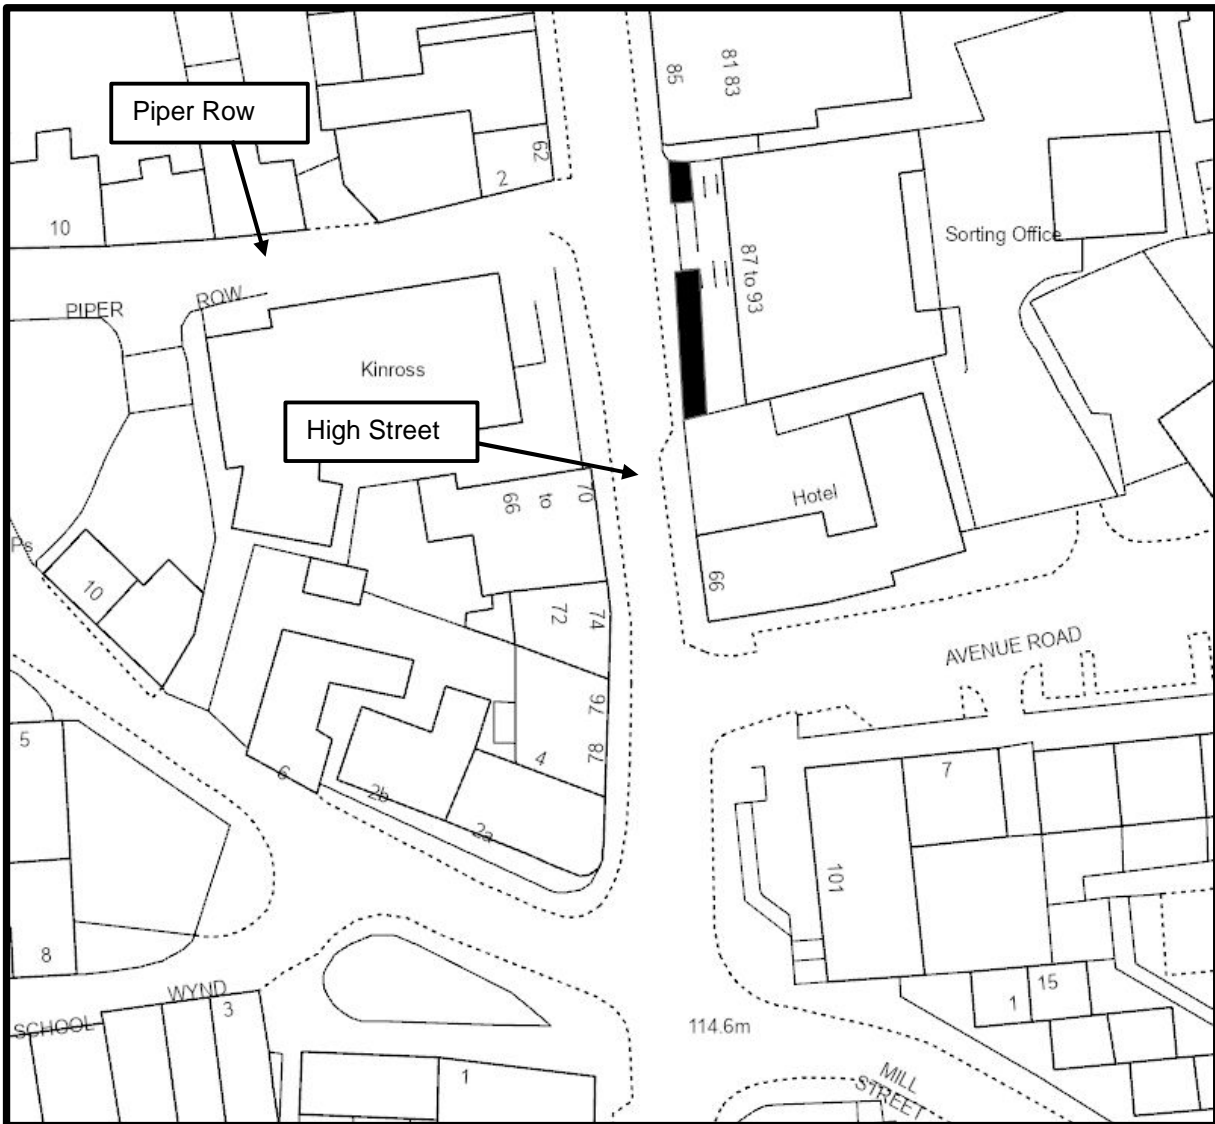

Tibbermore	Trinity Grove	CC/PK/03/24	A & J Stephen (Builders)	18	9	0		£404	£0
TOTALS				832m		25		£18,679	£1625

High Street,
Kinross

© Crown copyright [and database rights] 2024. OS AC000805756
Use of this data is subject to terms and conditions.

High Street, Old Causeway,
Kinross

© Crown copyright [and database rights] 2024. OS AC0000805756
Use of this data is subject to terms and conditions.

King Edward Street,
Perth

© Crown copyright [and database rights] 2024. OS AC0000805756
Use of this data is subject to terms and conditions.

Capercaillie Drive, Chaffinch Way,
Perth

© Crown copyright [and database rights] 2024. OS AC0000805756
Use of this data is subject to terms and conditions

Access Road to SUDs pond from Clathymore Drive for a distance of 64 metres,
Clathymore Drive, Lysander Lane, The Birches, The Lane, Tower Wynd,
Trinity Grove,
Tibbermore