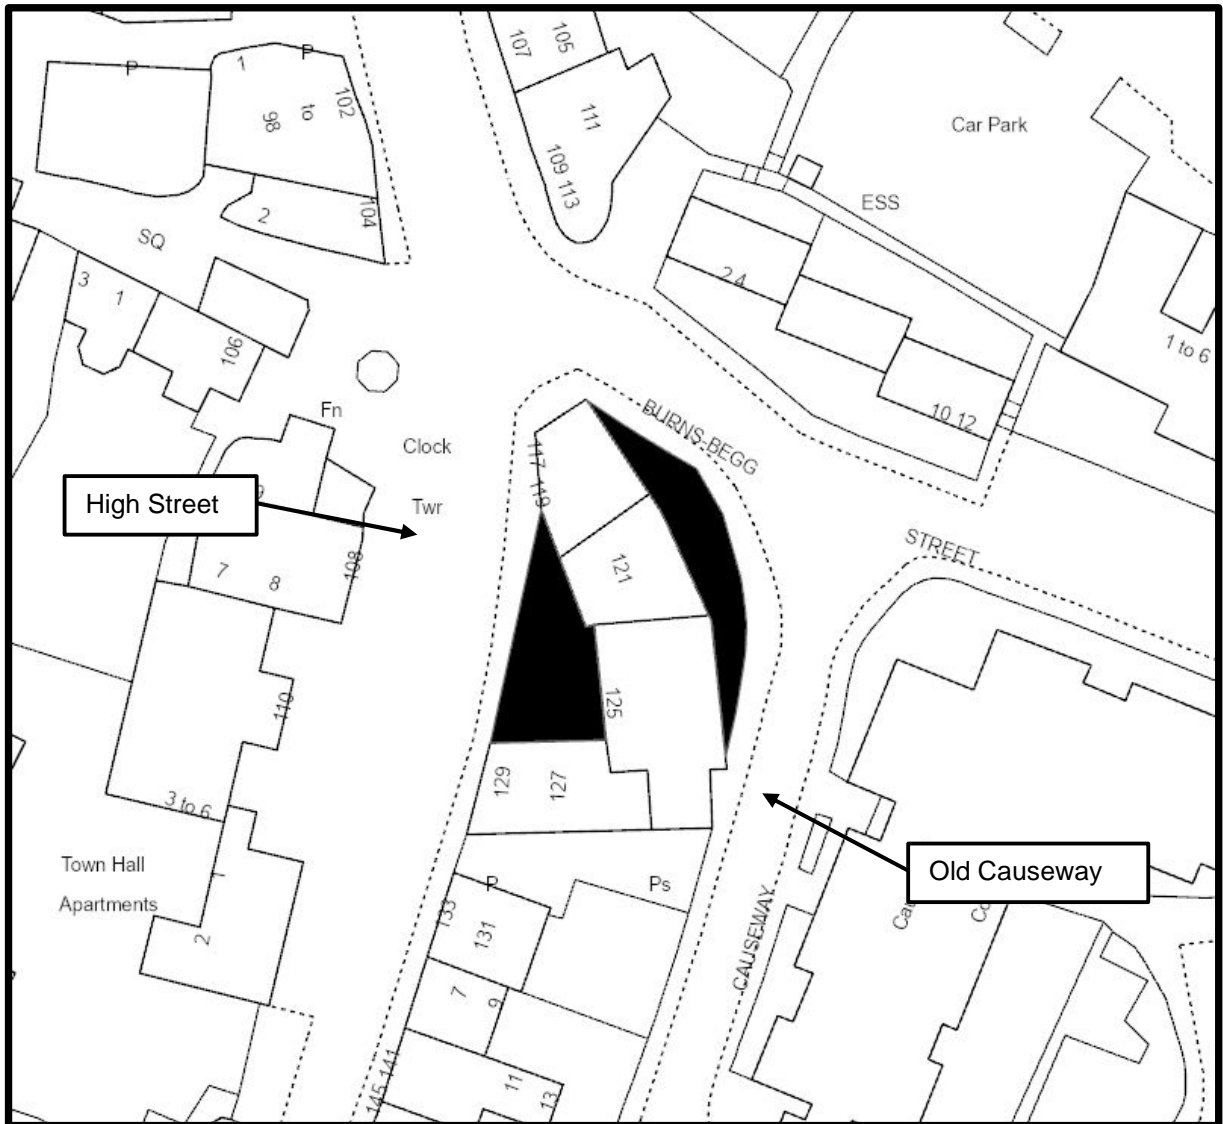

Tibbermore	Trinity Grove	CC/PK/03/24	A & J Stephen (Builders)	18	9	0		£404	£0
TOTALS				832m		25		£18,679	£1625

High Street,
Kinross

© Crown copyright [and database rights] 2024. OS AC000805756
Use of this data is subject to terms and conditions.

High Street, Old Causeway,
Kinross

© Crown copyright [and database rights] 2024. OS AC0000805756
Use of this data is subject to terms and conditions.

King Edward Street,
Perth

© Crown copyright [and database rights] 2024. OS AC0000805756
Use of this data is subject to terms and conditions.

Capercaillie Drive, Chaffinch Way,
Perth

© Crown copyright [and database rights] 2024. OS AC0000805756
Use of this data is subject to terms and conditions

Access Road to SUDs pond from Clathymore Drive for a distance of 64 metres,
Clathymore Drive, Lysander Lane, The Birches, The Lane, Tower Wynd,
Trinity Grove,
Tibbermore