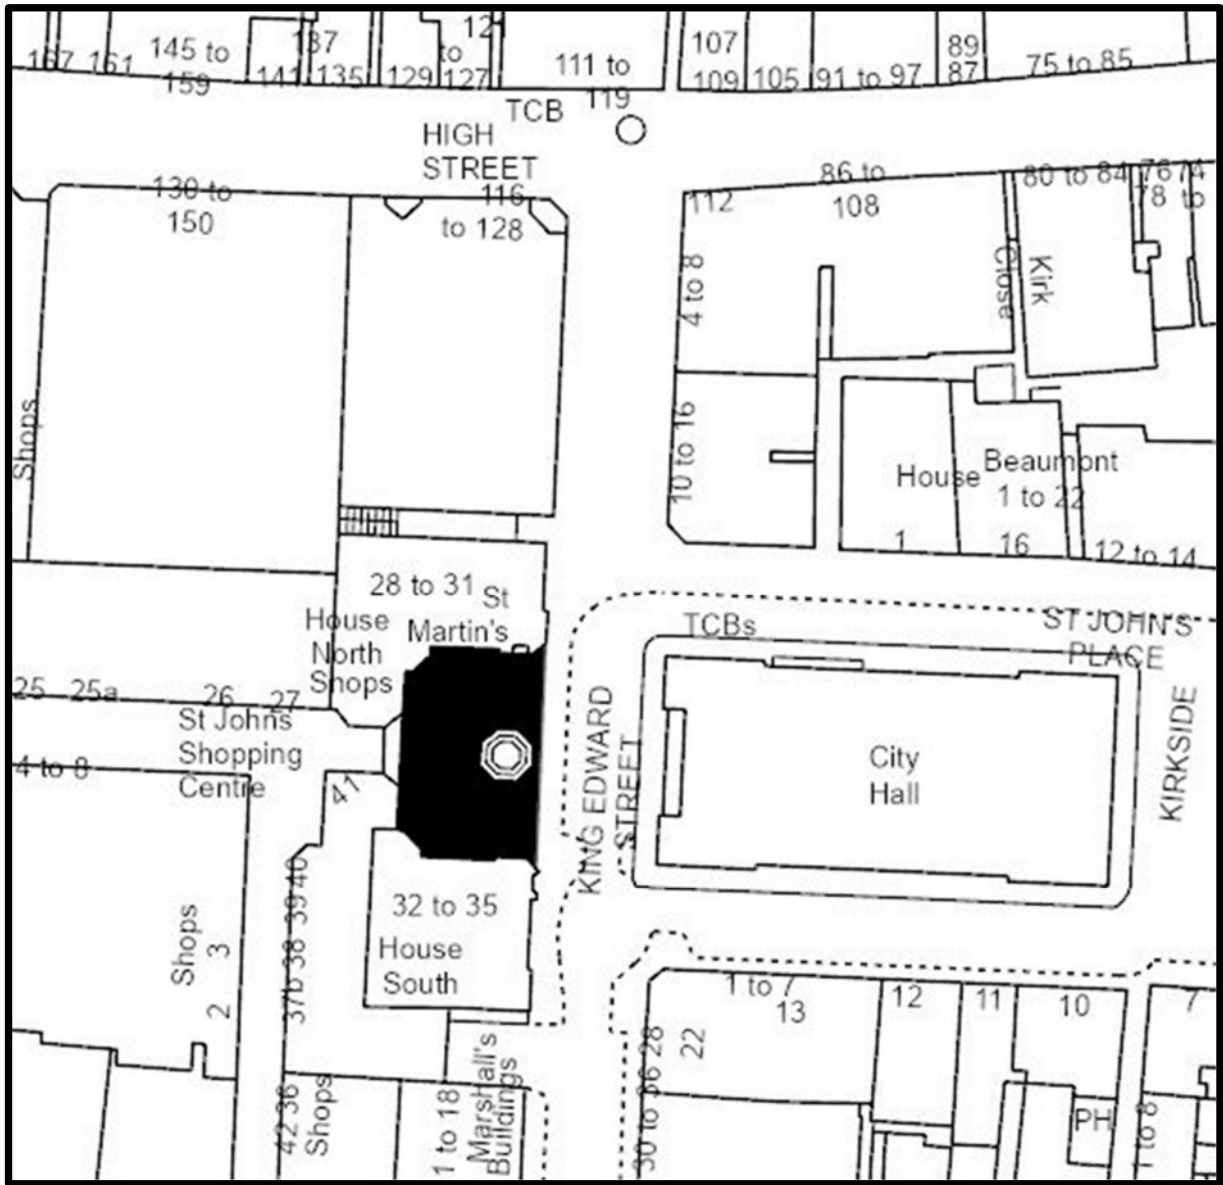

Tibbermore	Trinity Grove	CC/PK/03/24	A & J Stephen (Builders)	18	9	0		£404	£0
TOTALS				832m		25		£18,679	£1625

High Street,
Kinross

© Crown copyright [and database rights] 2024. OS AC000805756
Use of this data is subject to terms and conditions.

High Street, Old Causeway,
Kinross

© Crown copyright [and database rights] 2024. OS AC0000805756
Use of this data is subject to terms and conditions.

King Edward Street,
Perth

© Crown copyright [and database rights] 2024. OS AC0000805756
Use of this data is subject to terms and conditions.