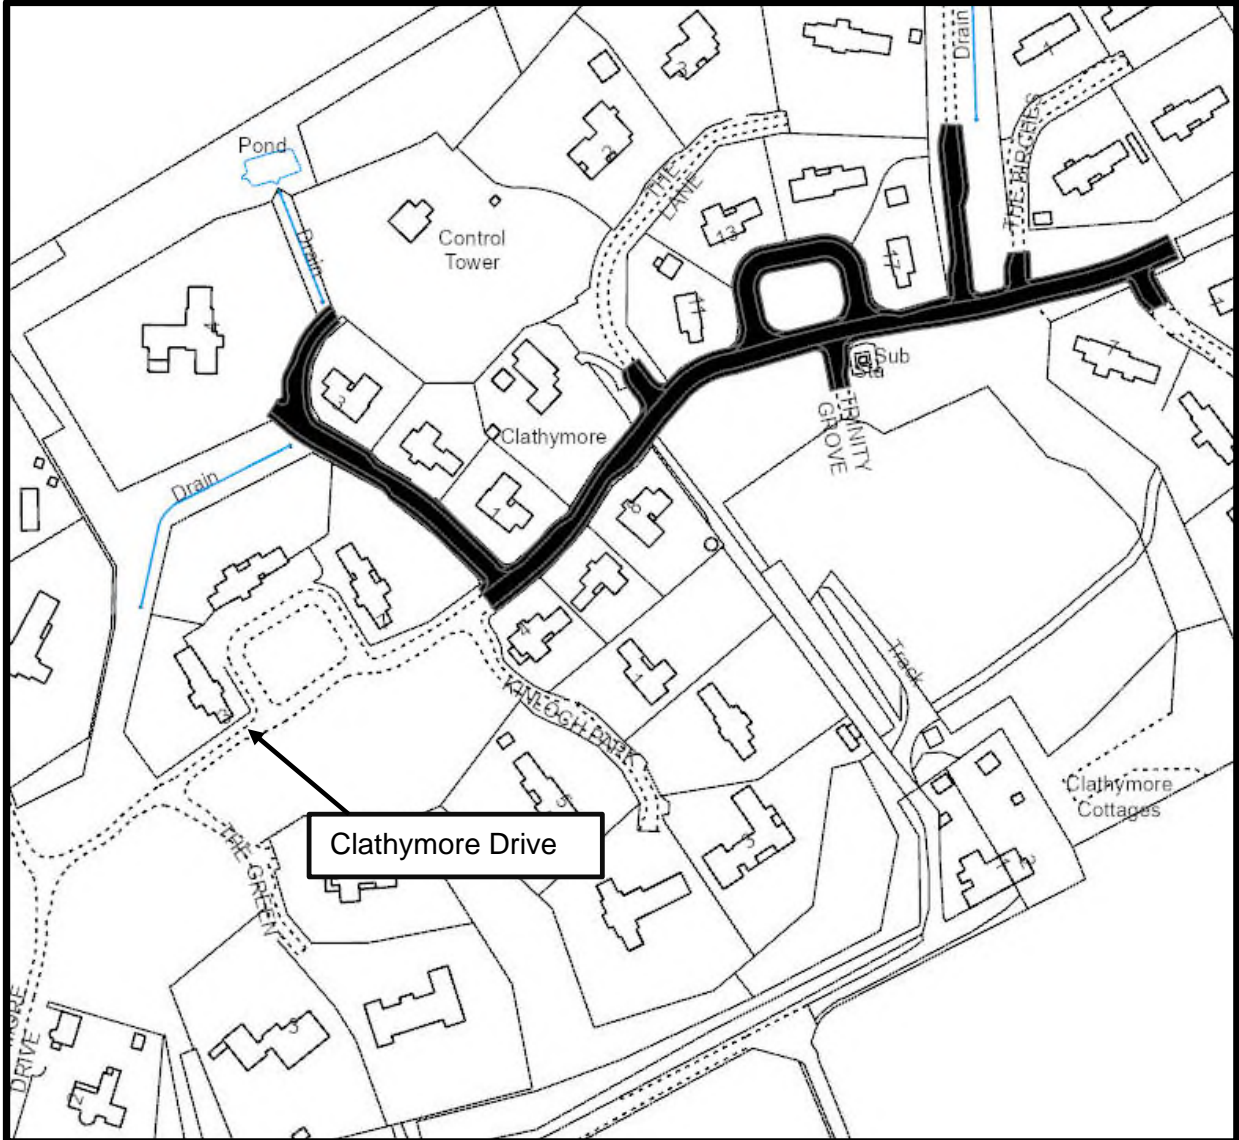

High Street, Old Causeway,
Kinross

© Crown copyright [and database rights] 2024. OS AC0000805756
Use of this data is subject to terms and conditions.

King Edward Street,
Perth

© Crown copyright [and database rights] 2024. OS AC0000805756
Use of this data is subject to terms and conditions.

Capercaillie Drive, Chaffinch Way,
Perth

© Crown copyright [and database rights] 2024. OS AC0000805756
Use of this data is subject to terms and conditions

Access Road to SUDs pond from Clathymore Drive for a distance of 64 metres,
Clathymore Drive, Lysander Lane, The Birches, The Lane, Tower Wynd,
Trinity Grove,
Tibbermore