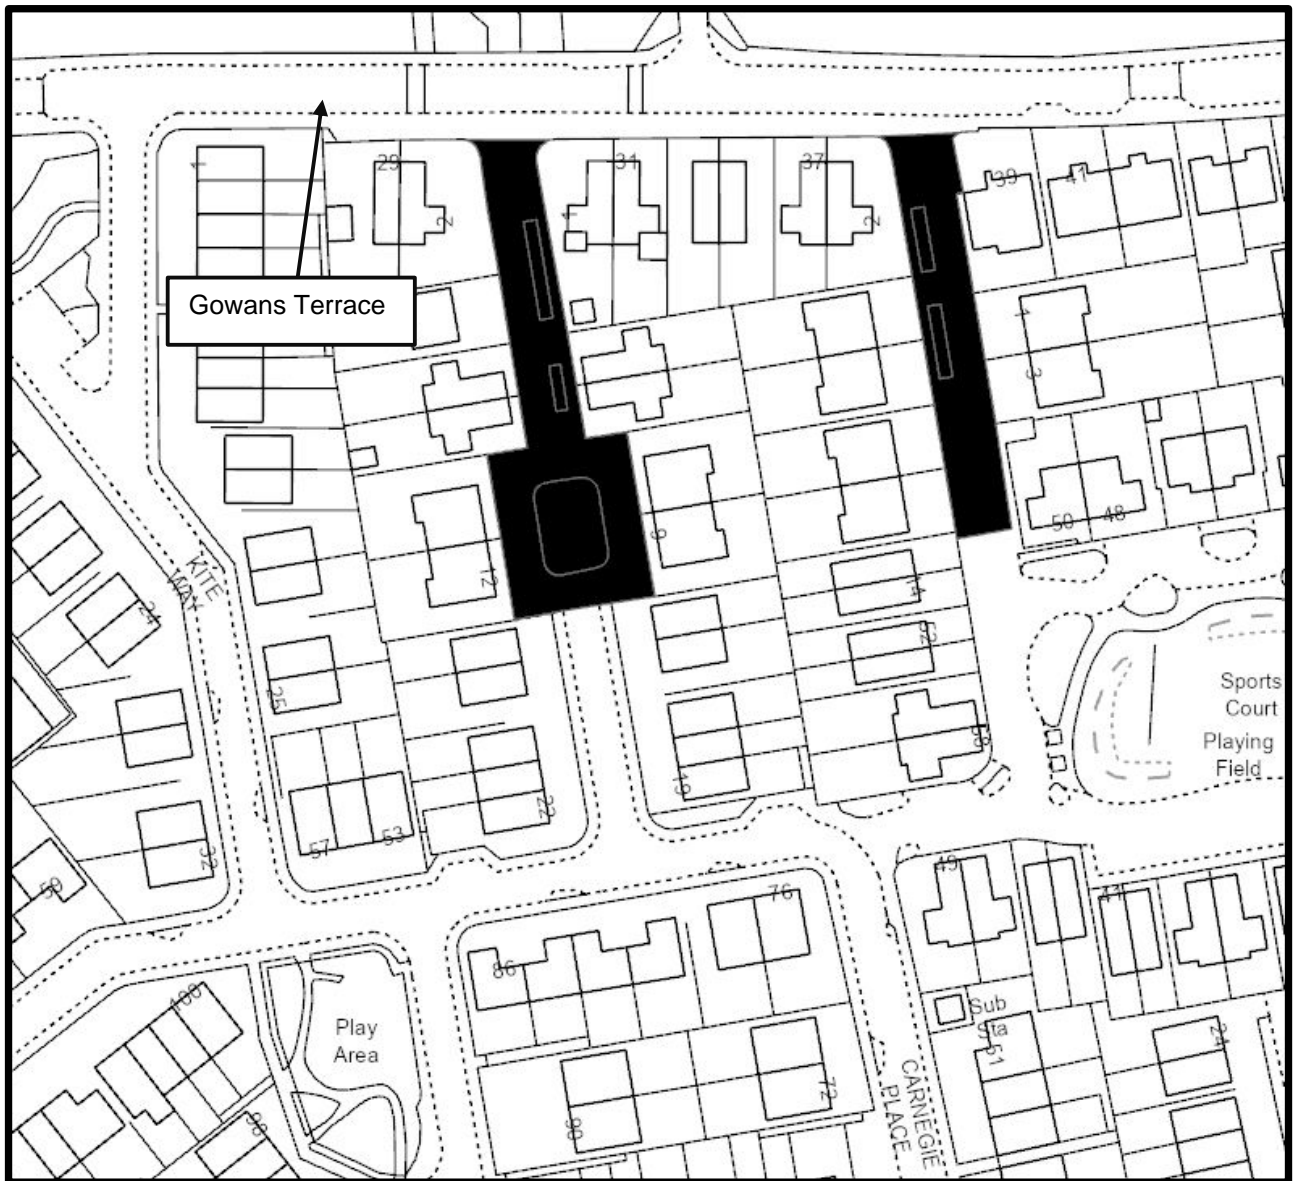

Capercaillie Drive, Chaffinch Way,
Perth

© Crown copyright [and database rights] 2024. OS AC0000805756
Use of this data is subject to terms and conditions

Access Road to SUDs pond from Clathymore Drive for a distance of 64 metres,
Clathymore Drive, Lysander Lane, The Birches, The Lane, Tower Wynd,
Trinity Grove,
Tibbermore