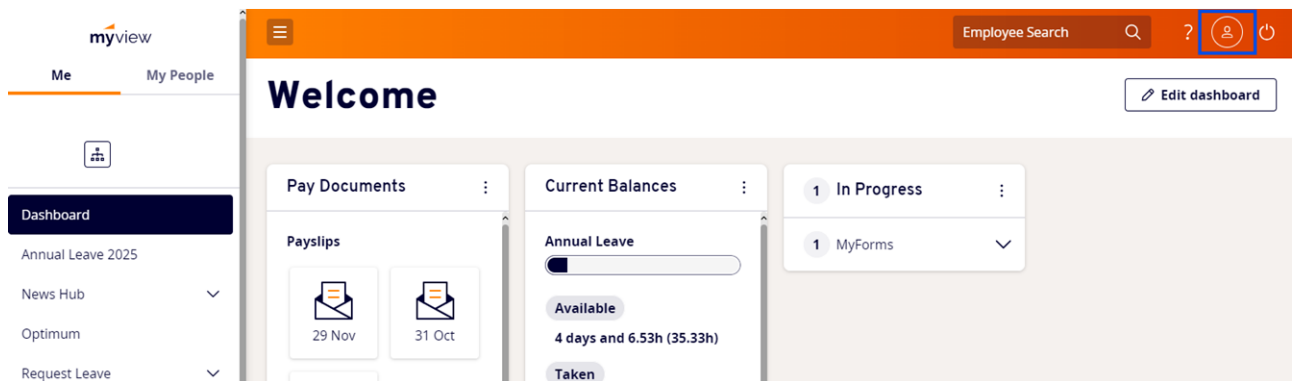

# Teachers Accessing Post Information on MyView

Details on how to access your post information, including annual salary and hourly rate on MyView are recorded below.

You can access MyView [here](#)

- Click Account Icon top right corner

- Click View my details

- Click Current Post

The screenshot shows a web interface with an orange header bar containing a menu icon and an 'Employee Search' button. Below the header, there is a breadcrumb trail: 'Dashboard / View My Details'. The main content area is divided into sections: 'Personal Details', 'Current Post', and 'Additional Post Information'. The 'Current Post' section is expanded, showing a table with two columns: 'Forenames' and 'Surname'. The table contains the following data:

Forenames	Surname
Original Start Date	Current Start Date
Pay Group	Current Post
Current Contractual Hours	Current Occupancy Type
Current Location	Current Pay Grade

On the right side of the 'Current Post' section, there is a vertical list of labels: 'Titl', 'For', 'Sur', and a phone icon.

- Posts will be listed in post start date order
- Click on down arrow next to post
- Click the information icon next to Pay Grade

The screenshot shows a web interface for viewing employee details. At the top, there is an orange navigation bar with a menu icon on the left and an 'Employee Search' button on the right. Below the navigation bar, a breadcrumb trail reads 'Dashboard / View My Details'. The main content area is divided into sections: 'Personal Details', 'Current Post', and 'Additional Post Information'. The 'Additional Post Information' section contains a table with the following columns: 'Post', 'Description', 'Start Date', and 'Pay Grade'. The 'Pay Grade' column header is highlighted with a blue box. In the first row of the table, there is a dropdown arrow in the 'Pay Grade' cell, also highlighted with a blue box. To the right of the table, there is a vertical sidebar with the text 'Tit', 'Fo', 'Sui', and a telephone icon.