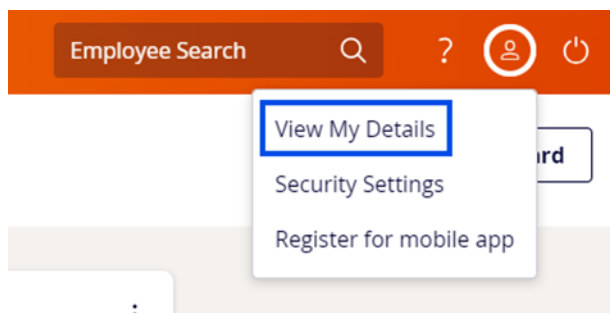

# Teachers Accessing Post Information on MyView

Details on how to access your post information, including annual salary and hourly rate on MyView are recorded below.

You can access MyView [here](#)

- Click Account Icon top right corner

- Click View my details

- Click Current Post

The screenshot shows a web interface with an orange header bar containing a menu icon and an 'Employee Search' button. Below the header, there is a breadcrumb trail: 'Dashboard / View My Details'. The main content area is divided into sections: 'Personal Details', 'Current Post', and 'Additional Post Information'. The 'Current Post' section is expanded, showing a table with two columns: 'Forenames' and 'Surname'. The table contains the following data:

Forenames	Surname
Original Start Date	Current Start Date
Pay Group	Current Post
Current Contractual Hours	Current Occupancy Type
Current Location	Current Pay Grade

On the right side of the 'Current Post' section, there is a vertical list of labels: 'Titl', 'For', 'Sur', and a phone icon.