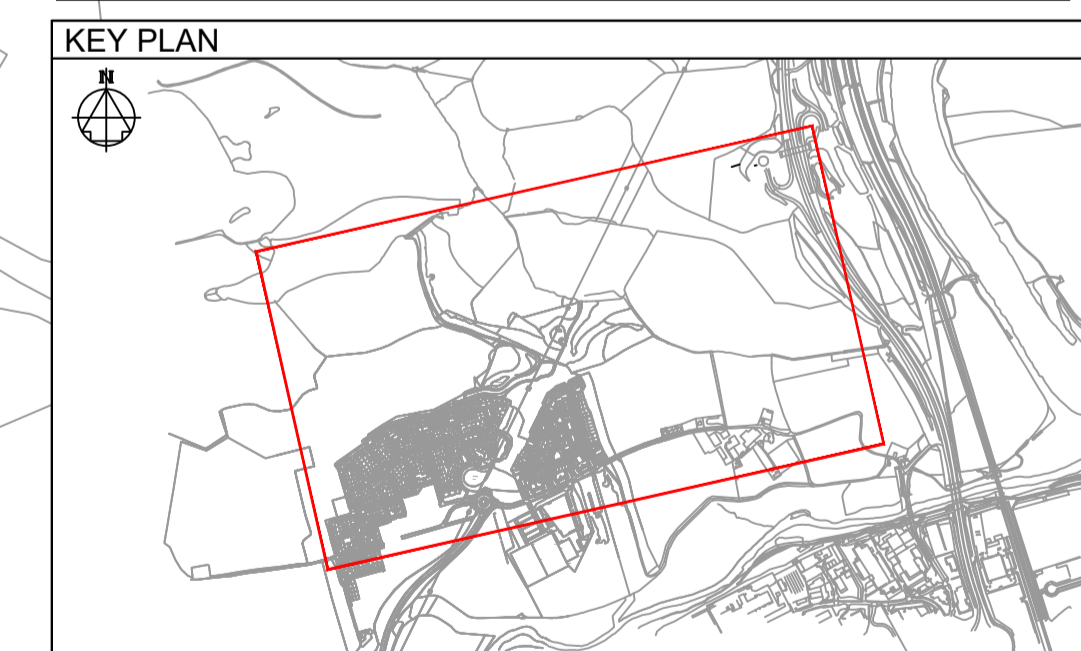

Co-ordinates - as noted on drawing

Postcodes:
PH13EH, PH13EQ, PH10AD

Lengths:

40MPH Speed Limit:
B9993: 512m

40MPH Revoked:
Adamson Avenue: 25m
Hadrian Road: 25m
B9993 North: 15m
B9993 South: 15m

Key to symbols

 PROPOSED 40MPH SPEED LIMIT

 EXISTING 40MPH SPEED LIMIT TO BE REVOKED

**PERTH &
KINROSS
COUNCIL**

**PERTH AND KINROSS COUNCIL (40MPH SPEED LIMIT)
(VARIATION) (NO 39) ORDER 20XX**

B9993 ROAD, PERTH

DRAWING NUMBER:
65213693-SWE-LHA-00-DR-CH-50002-P02